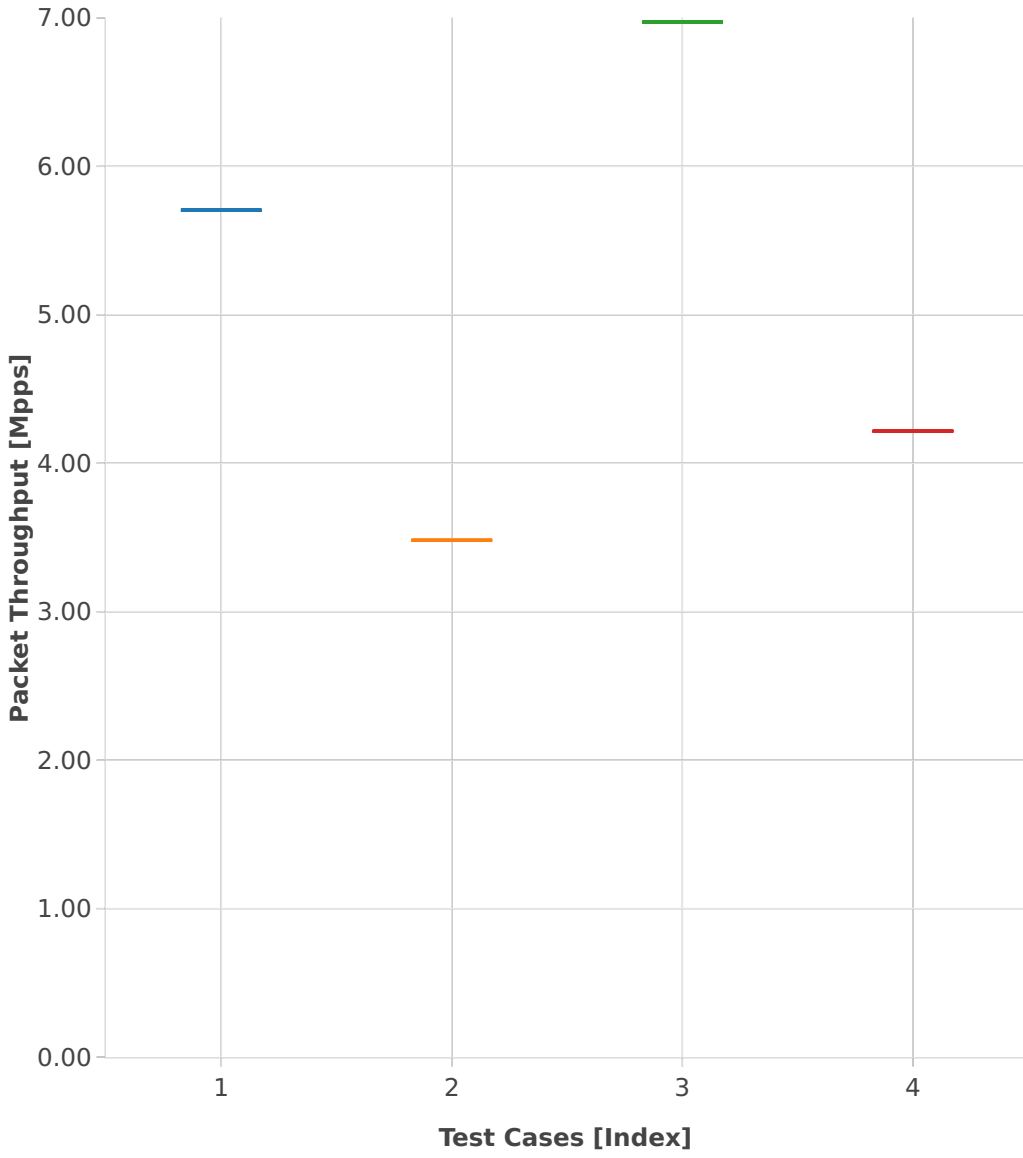

Throughput: vhost-l2sw-2n-skx-xxv710-64b-2t1c-base-vm-pdr

- 1. (01 run) eth-l2bdbasemaclrn-eth-2vhostvr1024-1vm
- 2. (01 run) eth-l2bdbasemaclrn-eth-4vhostvr1024-2vm
- 3. (01 run) eth-l2xcbase-eth-2vhostvr1024-1vm
- 4. (01 run) eth-l2xcbase-eth-4vhostvr1024-2vm