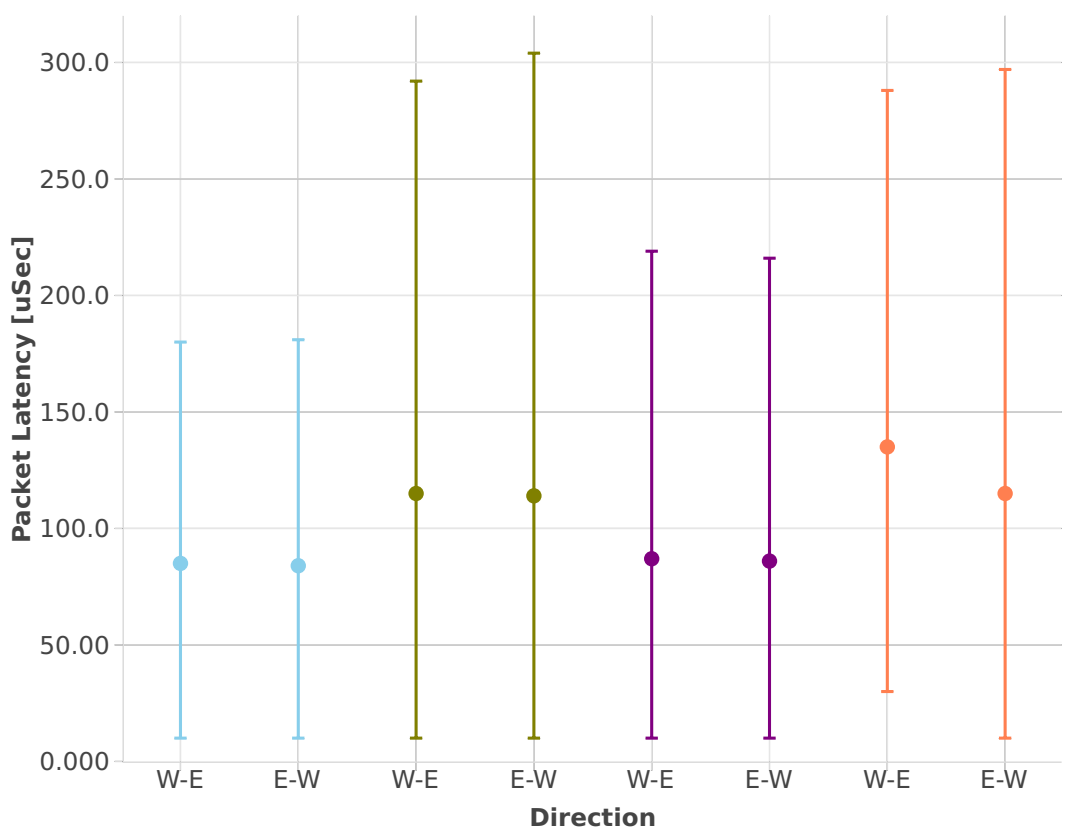

Latency: vhost-l2sw-2n-skx-xxv710-64b-2t1c-base-vm-ndr

- eth-l2xcbase-eth-2vhostvr1024-1vm
- eth-l2bdbasemaclrn-eth-4vhostvr1024-2vm
- eth-l2bdbasemaclrn-eth-2vhostvr1024-1vm
- eth-l2xcbase-eth-4vhostvr1024-2vm