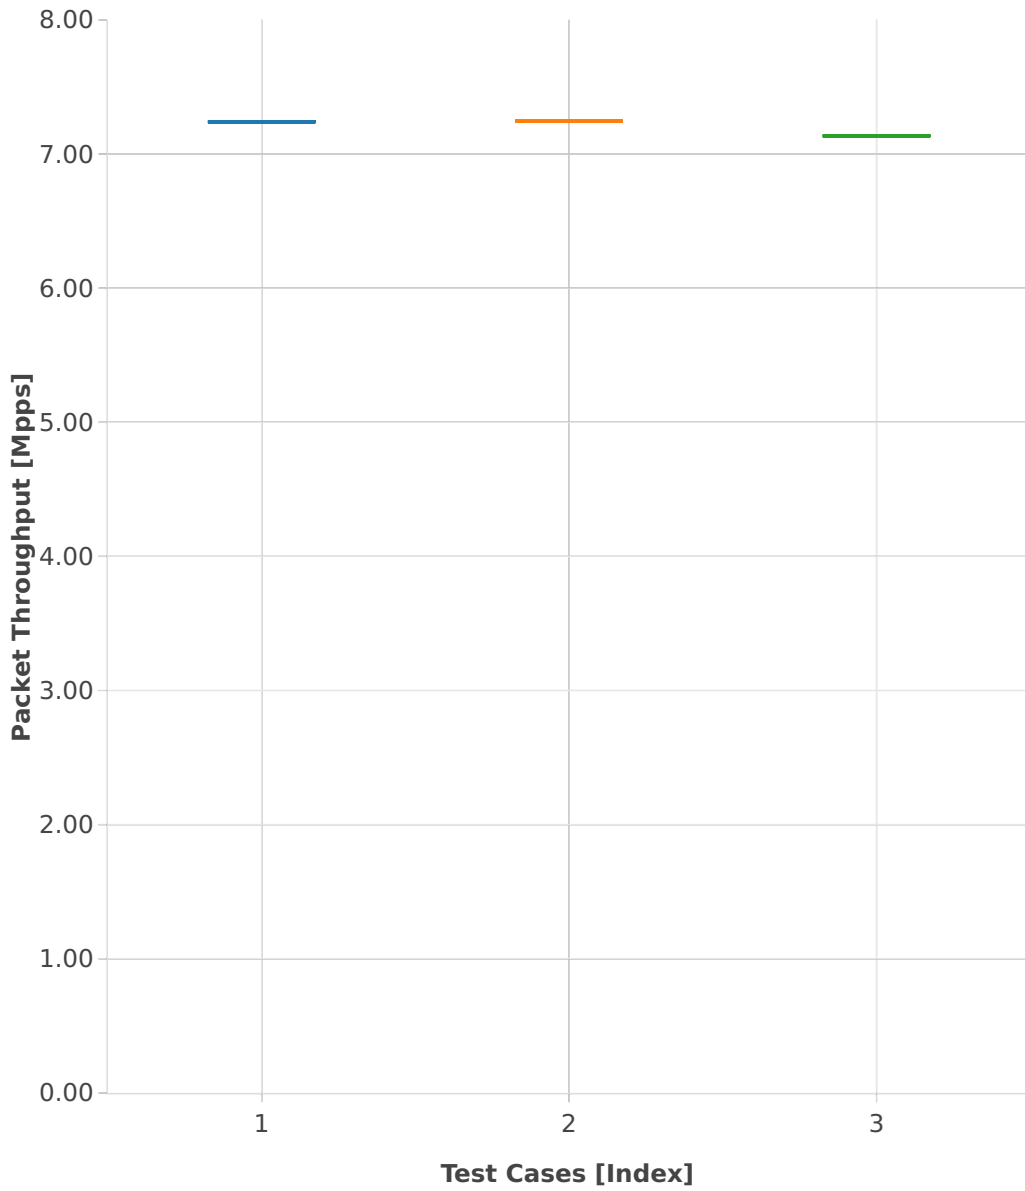

Throughput: vhost-l2sw-2n-skx-x710-64b-4t2c-base_and_features-pdr

- 1. (01 run) dot1q-l2bdbasemaclrn-eth-2vhostvr1024-1vm
- 2. (01 run) eth-l2bdbasemaclrn-eth-2vhostvr1024-1vm
- 3. (01 run) eth-l2xcbase-eth-2vhostvr1024-1vm