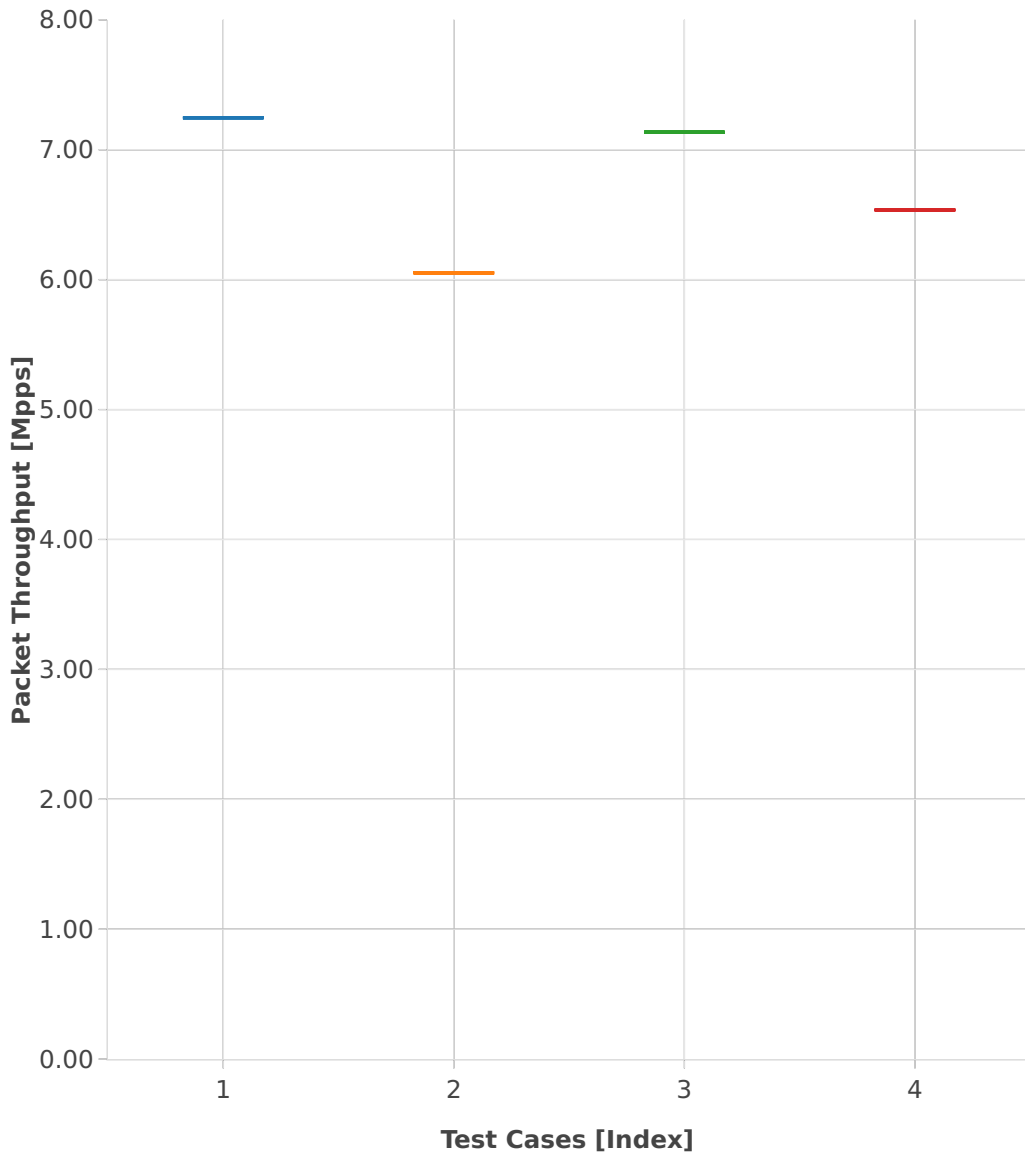

# Throughput: vhost-l2sw-2n-skx-x710-64b-4t2c-base-vm-ndr

- 1. (01 run) eth-l2bdbasemaclrn-eth-2vhostvr1024-1vm
- 2. (01 run) eth-l2bdbasemaclrn-eth-4vhostvr1024-2vm
- 3. (01 run) eth-l2xcbase-eth-2vhostvr1024-1vm
- 4. (01 run) eth-l2xcbase-eth-4vhostvr1024-2vm