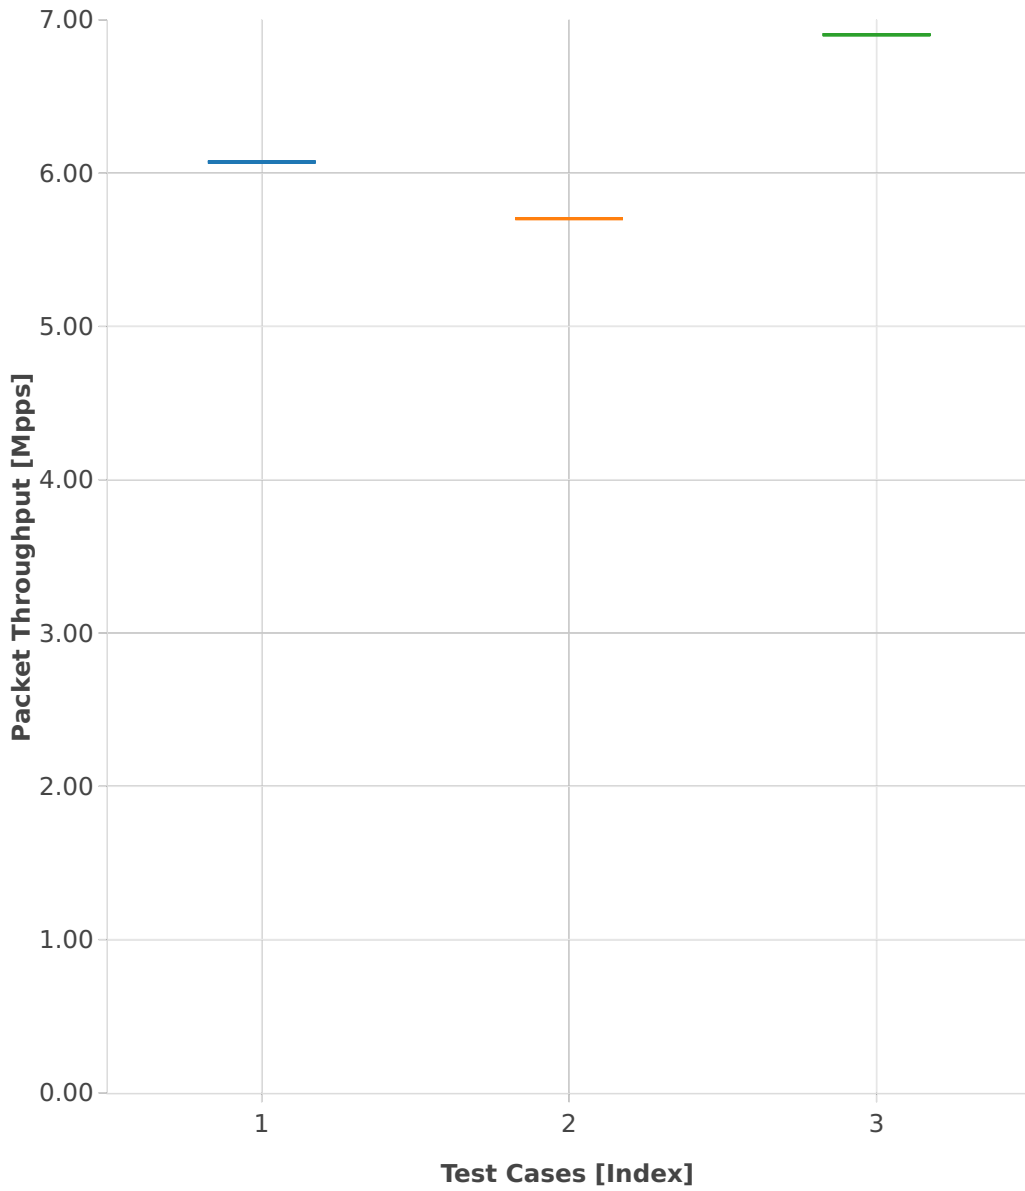

Throughput: vhost-l2sw-2n-skx-x710-64b-2t1c-base_and_features-pdr

- 1. (01 run) dot1q-l2bdbasemaclrn-eth-2vhostvr1024-1vm
- 2. (01 run) eth-l2bdbasemaclrn-eth-2vhostvr1024-1vm
- 3. (01 run) eth-l2xcbase-eth-2vhostvr1024-1vm