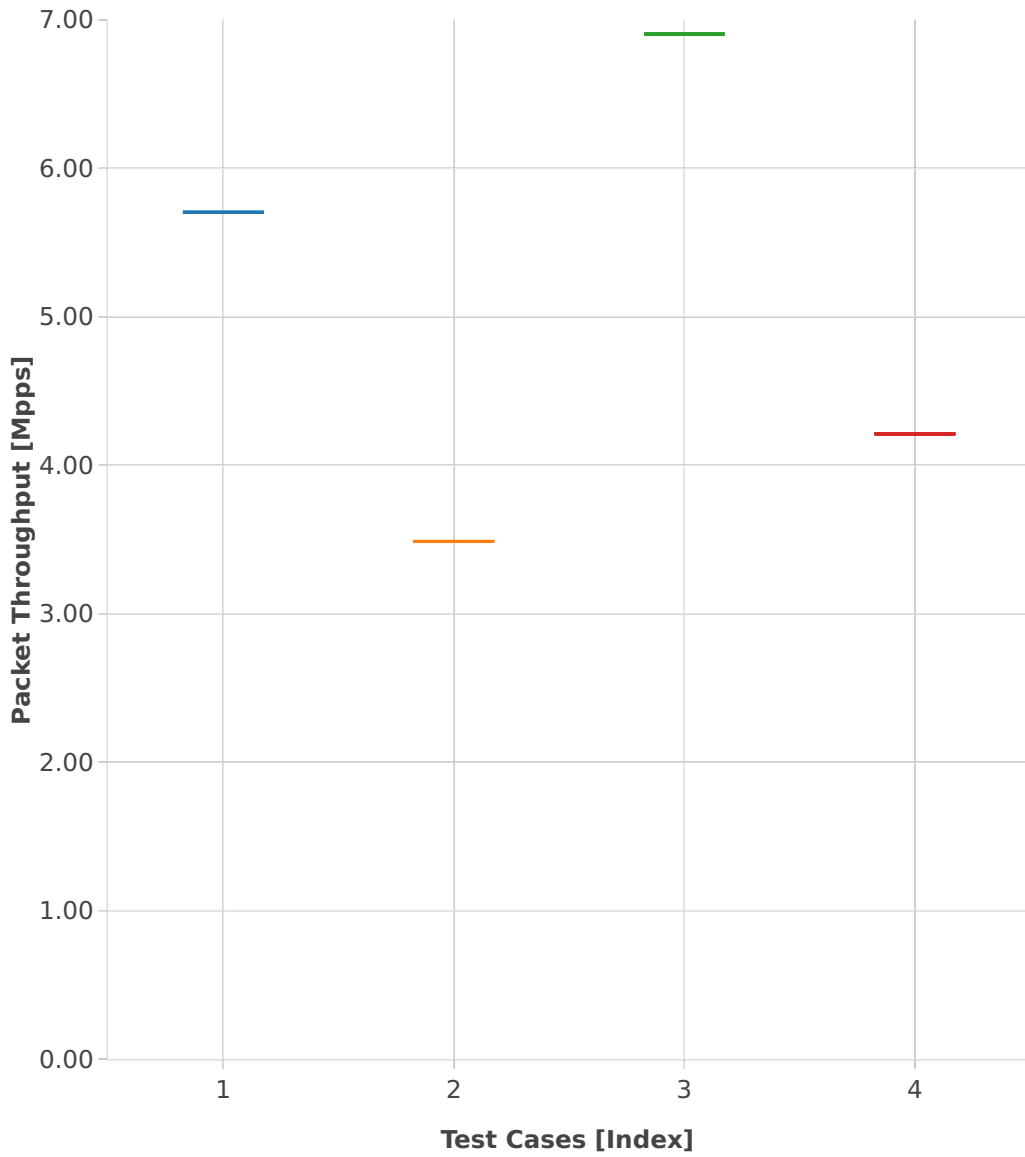

# Throughput: vhost-l2sw-2n-skx-x710-64b-2t1c-base-vm-pdr

- 1. (01 run) eth-l2bdbasemaclrn-eth-2vhostvr1024-1vm
- 2. (01 run) eth-l2bdbasemaclrn-eth-4vhostvr1024-2vm
- 3. (01 run) eth-l2xcbase-eth-2vhostvr1024-1vm
- 4. (01 run) eth-l2xcbase-eth-4vhostvr1024-2vm