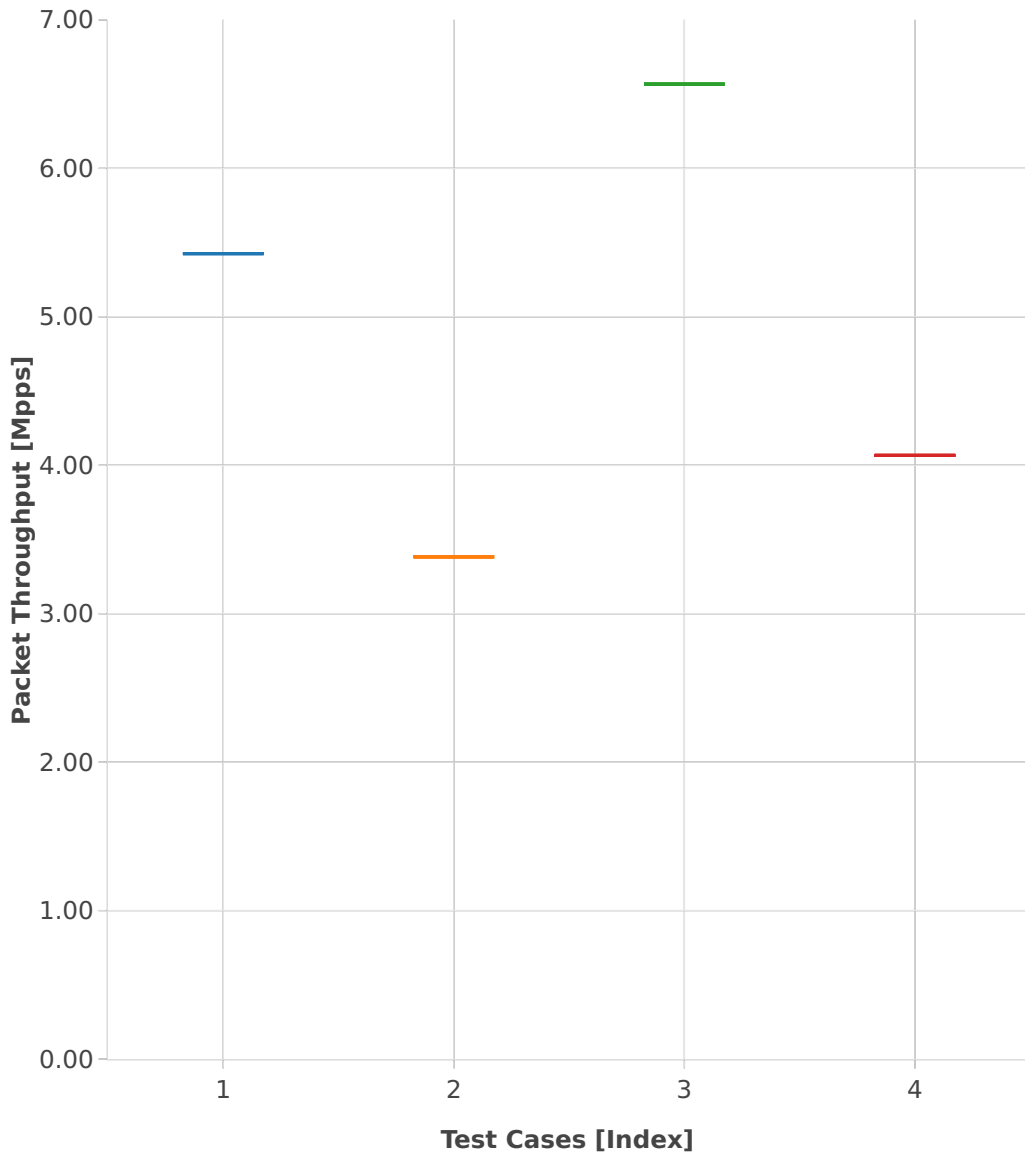

# Throughput: vhost-l2sw-2n-skx-x710-64b-2t1c-base-vm-ndr

- 1. (01 run) eth-l2bdbasemaclrn-eth-2vhostvr1024-1vm
- 2. (01 run) eth-l2bdbasemaclrn-eth-4vhostvr1024-2vm
- 3. (01 run) eth-l2xcbase-eth-2vhostvr1024-1vm
- 4. (01 run) eth-l2xcbase-eth-4vhostvr1024-2vm