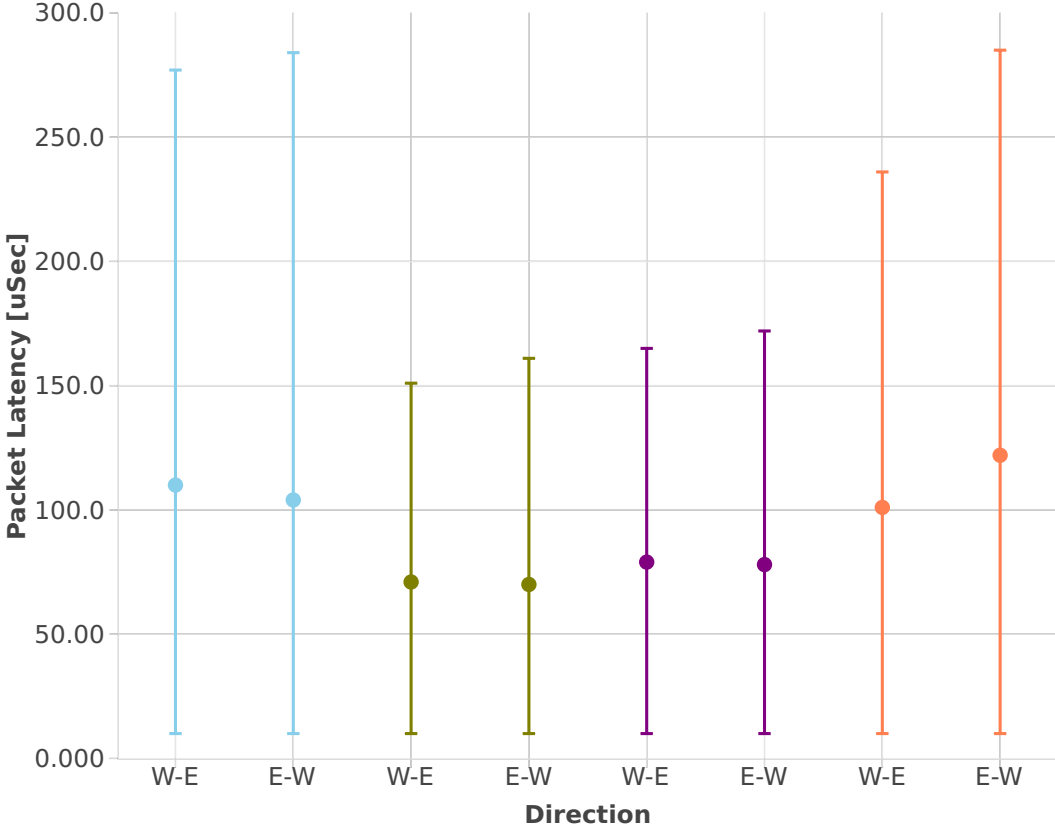

Latency: vhost-l2sw-2n-skx-x710-64b-2t1c-base-vm-ndr

- eth-l2bdbasemaclrn-eth-4vhostvr1024-2vm
- eth-l2xcbase-eth-2vhostvr1024-1vm
- eth-l2bdbasemaclrn-eth-2vhostvr1024-1vm
- eth-l2xcbase-eth-4vhostvr1024-2vm