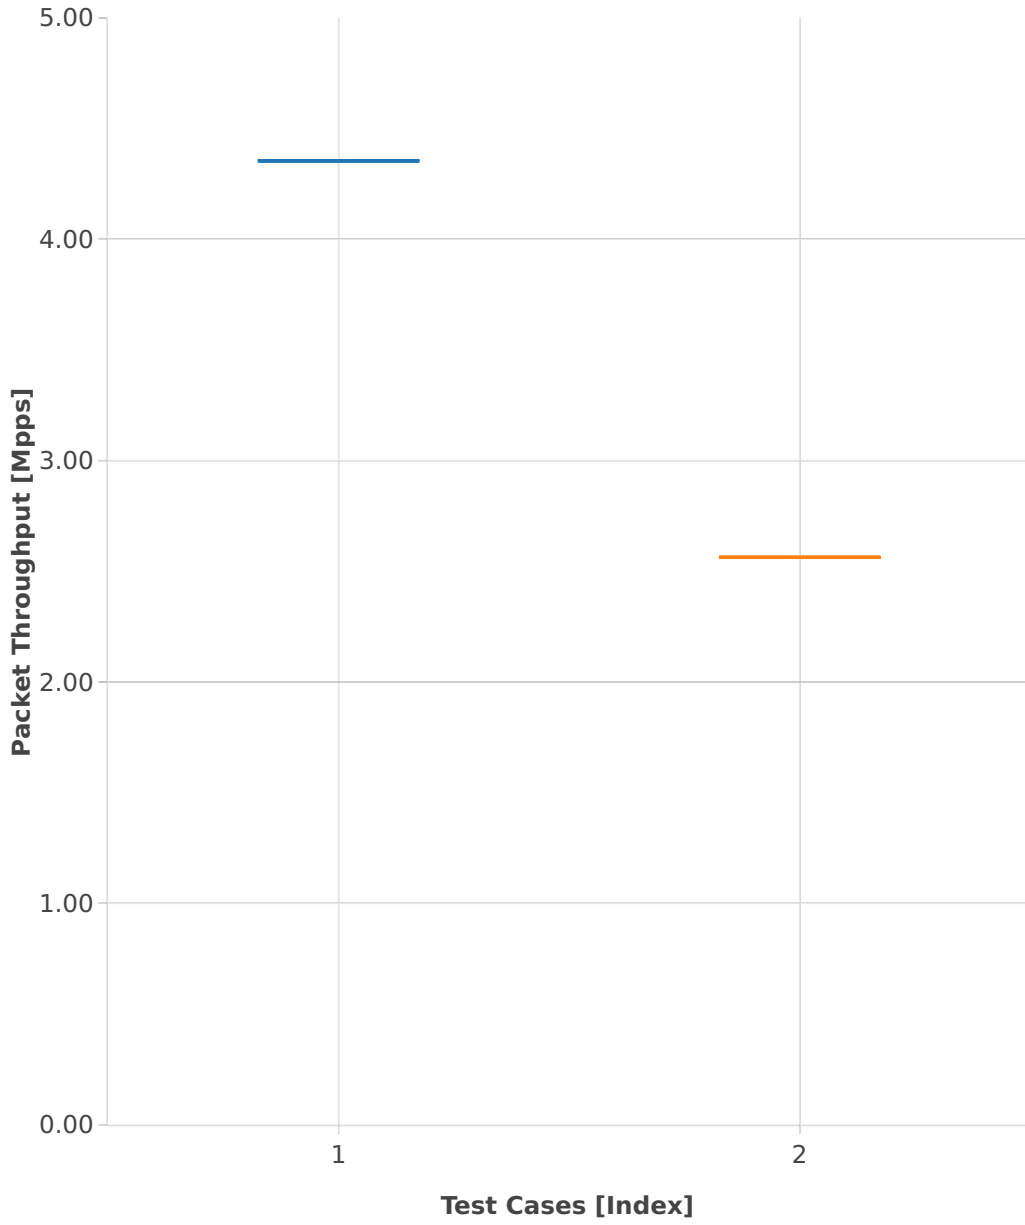

**Throughput:** vhost-ip4-3n-hsw-x710-64b-1t1c-base\_and\_scale-pdr

- 1. (01 run) ethip4-ip4base-eth-2vhostvr1024-1vm
- 2. (01 run) ethip4-ip4base-eth-4vhostvr1024-2vm