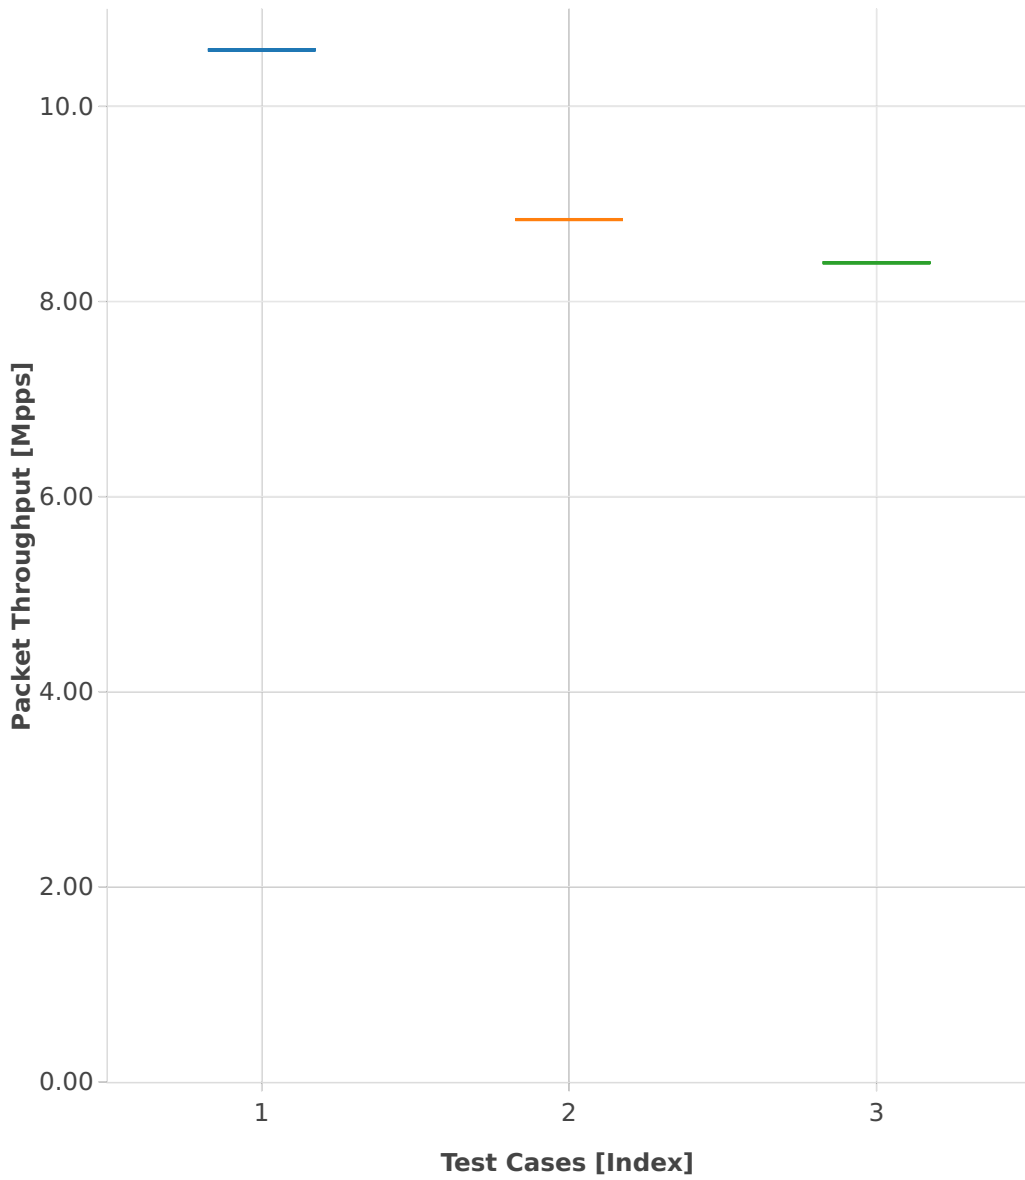

# Throughput: memif-3n-hsw-xl710-64b-2t2c-base\_and\_features-ndr

- 1. (01 run) eth-l2xcbase-eth-2memif-1lxc
- 2. (01 run) eth-l2bdbasemaclrn-eth-2memif-1lxc
- 3. (01 run) ethip4-ip4base-eth-2memif-1dcr