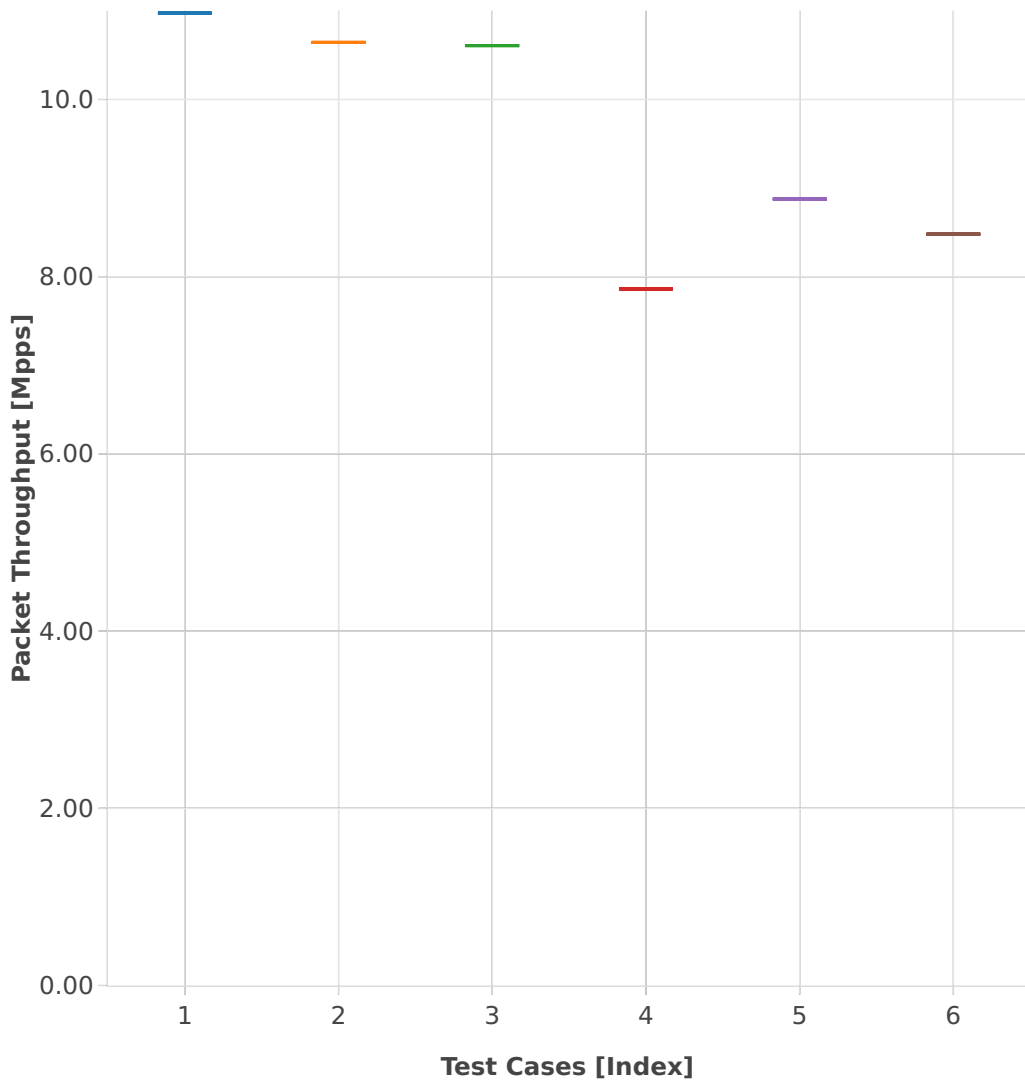

Throughput: memif-3n-hsw-x710-64b-2t2c-base_and_features-pdr

- 1. (01 run) eth-l2xcbase-eth-1memif-1dcr
- 2. (01 run) eth-l2xcbase-eth-2memif-1lxc
- 3. (01 run) eth-l2xcbase-eth-2memif-1dcr
- 4. (01 run) dot1q-l2bdbasemaclrn-eth-2memif-1dcr
- 5. (01 run) eth-l2bdbasemaclrn-eth-2memif-1lxc
- 6. (01 run) ethip4-ip4base-eth-2memif-1dcr