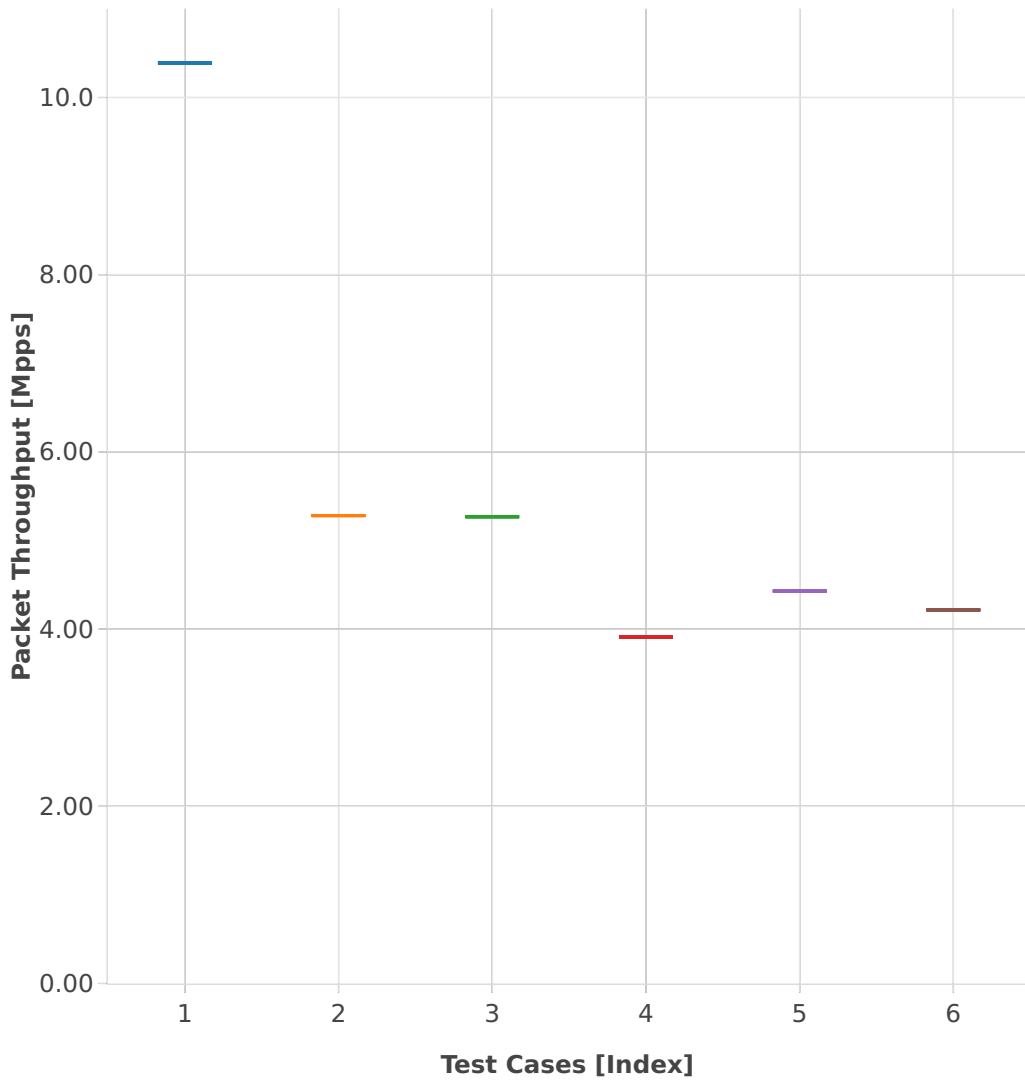

Throughput: memif-3n-hsw-x520-64b-1t1c-base_and_features-pdr

- 1. (01 run) eth-l2xcbase-eth-1memif-1dcr
- 2. (01 run) eth-l2xcbase-eth-2memif-1dcr
- 3. (01 run) eth-l2xcbase-eth-2memif-1lxc
- 4. (01 run) dot1q-l2bdbasemaclrn-eth-2memif-1dcr
- 5. (01 run) eth-l2bdbasemaclrn-eth-2memif-1lxc
- 6. (01 run) ethip4-ip4base-eth-2memif-1dcr