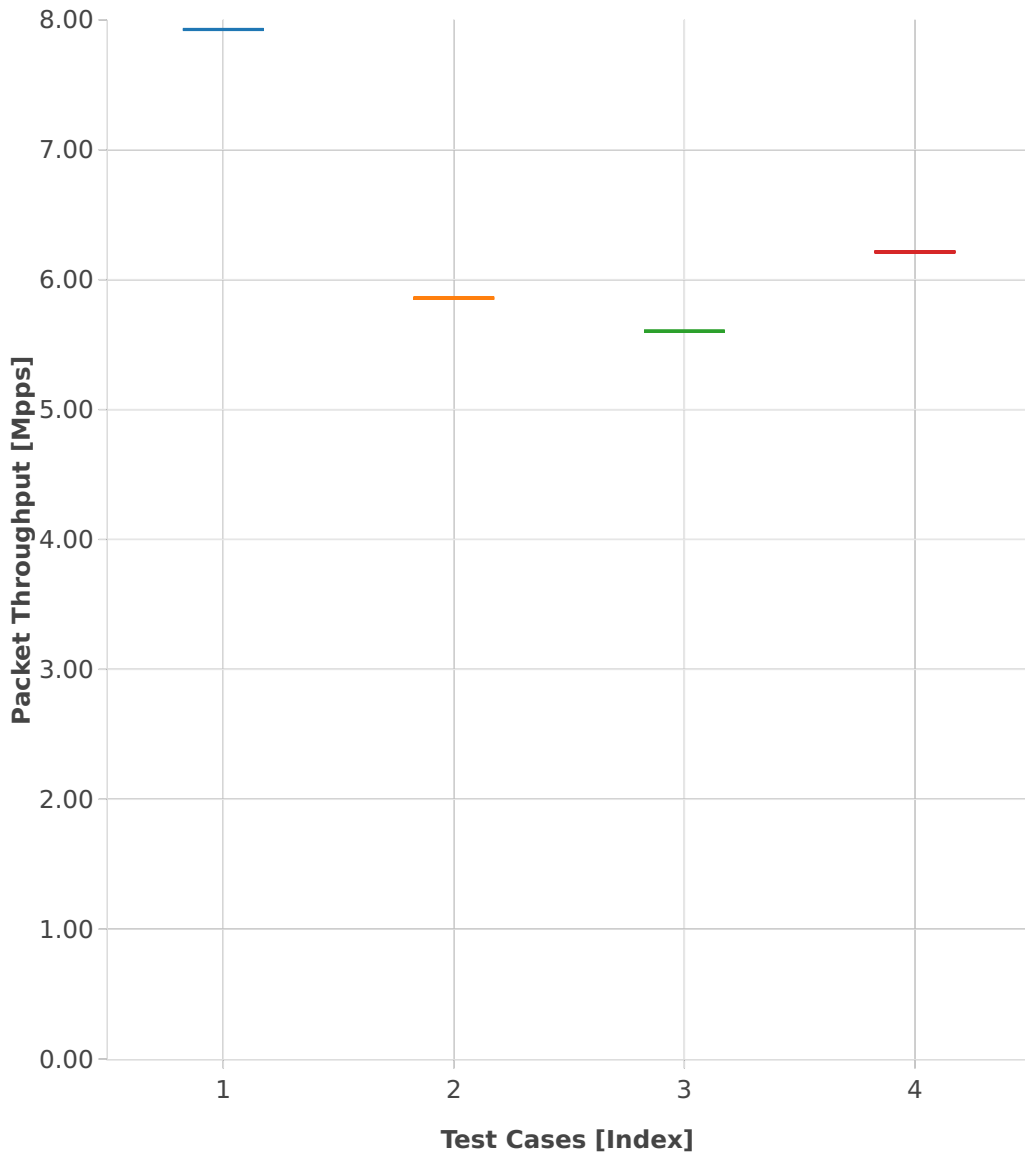

Throughput: memif-2n-skx-xxv710-64b-2t1c-base_and_features-pdr

- 1. (01 run) eth-l2xcbase-eth-2memif-1dcr
- 2. (01 run) eth-l2bdbasemaclrn-eth-2memif-1dcr
- 3. (01 run) dot1q-l2bdbasemaclrn-eth-2memif-1dcr
- 4. (01 run) ethip4-ip4base-eth-2memif-1dcr