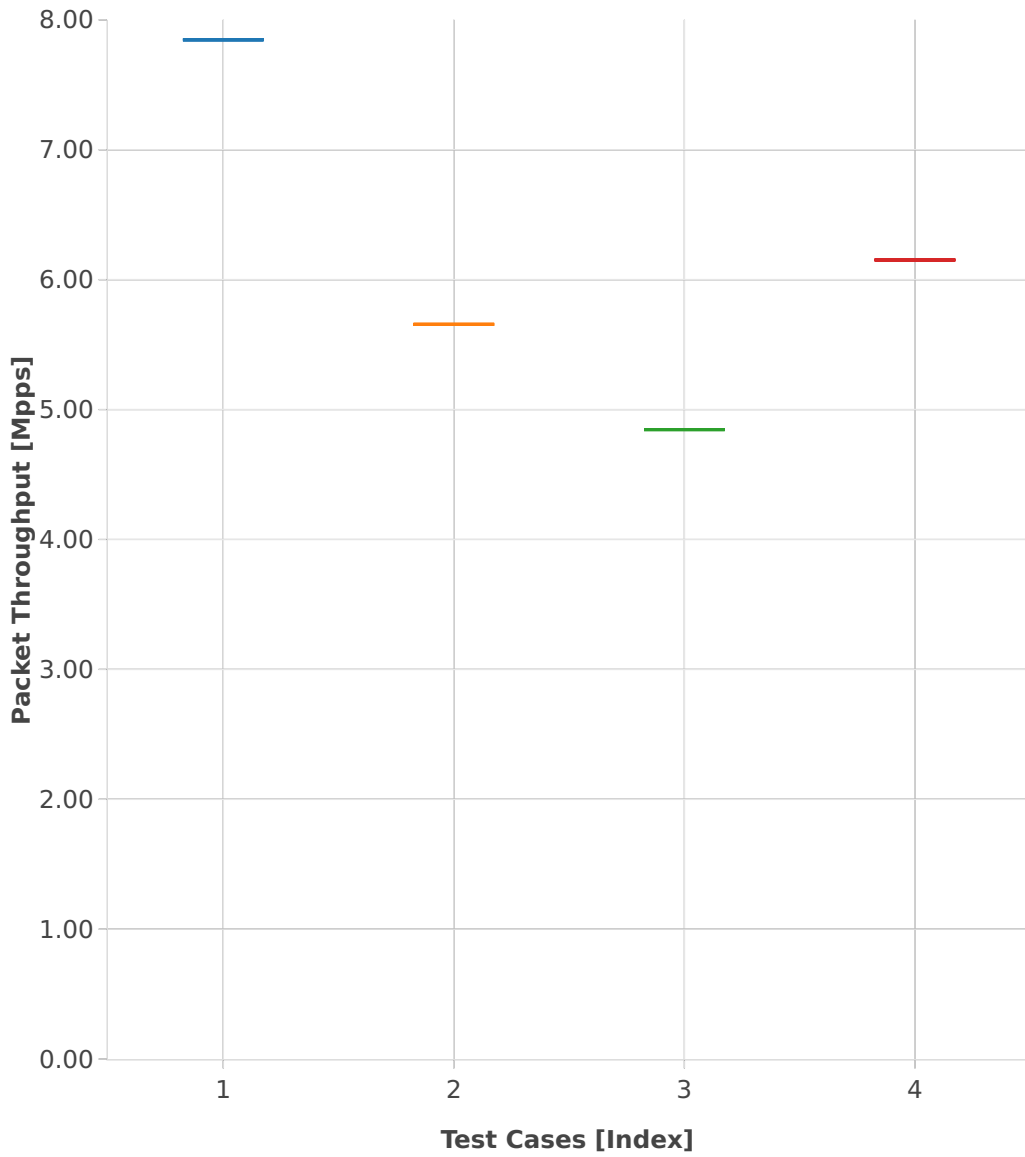

# Throughput: memif-2n-skx-xxv710-64b-2t1c-base\_and\_features-ndr

- 1. (01 run) eth-l2xcbase-eth-2memif-1dcr
- 2. (01 run) eth-l2bdbasemaclrn-eth-2memif-1dcr
- 3. (01 run) dot1q-l2bdbasemaclrn-eth-2memif-1dcr
- 4. (01 run) ethip4-ip4base-eth-2memif-1dcr