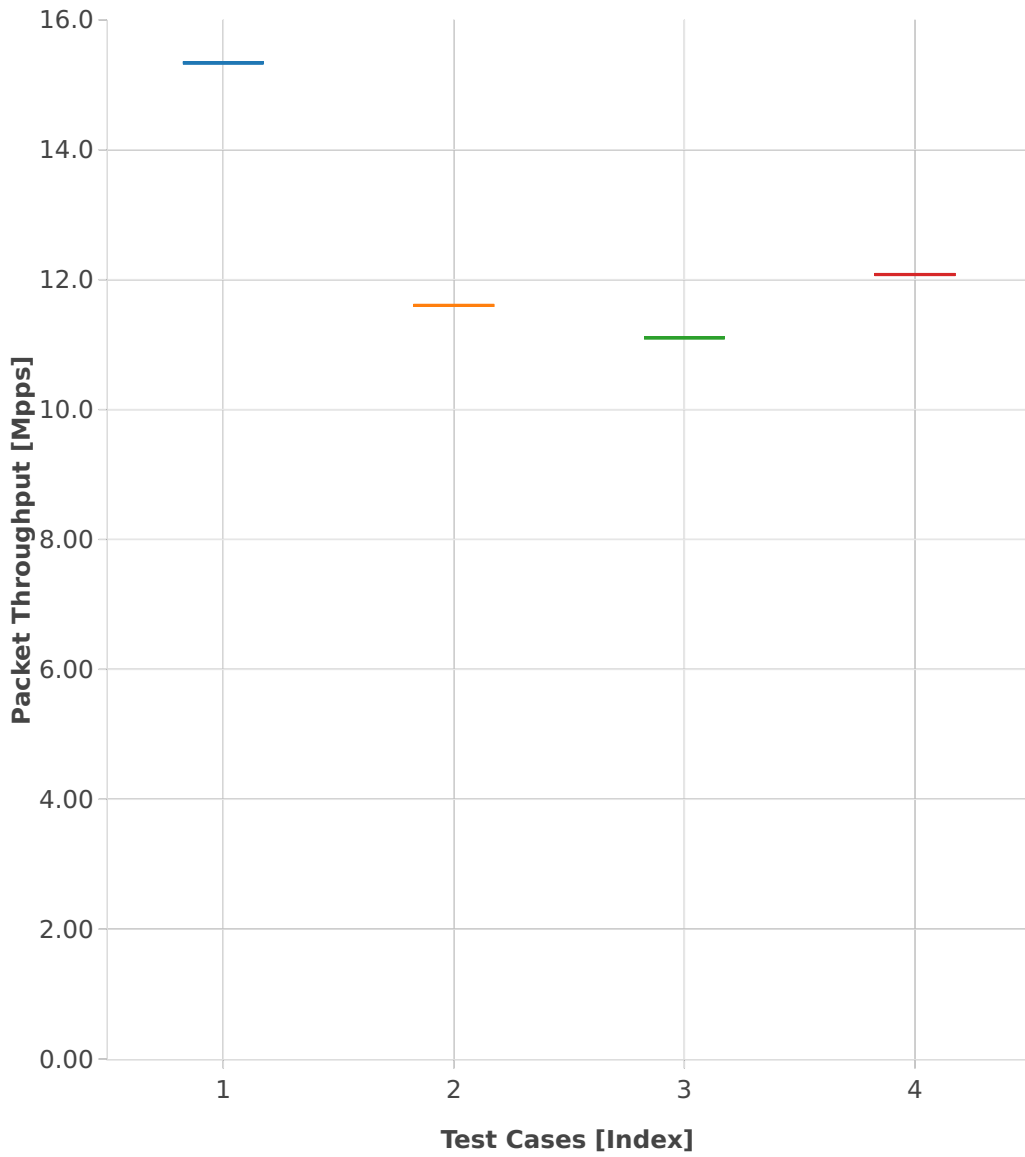

# Throughput: memif-2n-skx-x710-64b-4t2c-base\_and\_features-pdr

- 1. (01 run) eth-l2xcbase-eth-2memif-1dcr
- 2. (01 run) dot1q-l2bdbasemaclrn-eth-2memif-1dcr
- 3. (01 run) eth-l2bdbasemaclrn-eth-2memif-1dcr
- 4. (01 run) ethip4-ip4base-eth-2memif-1dcr