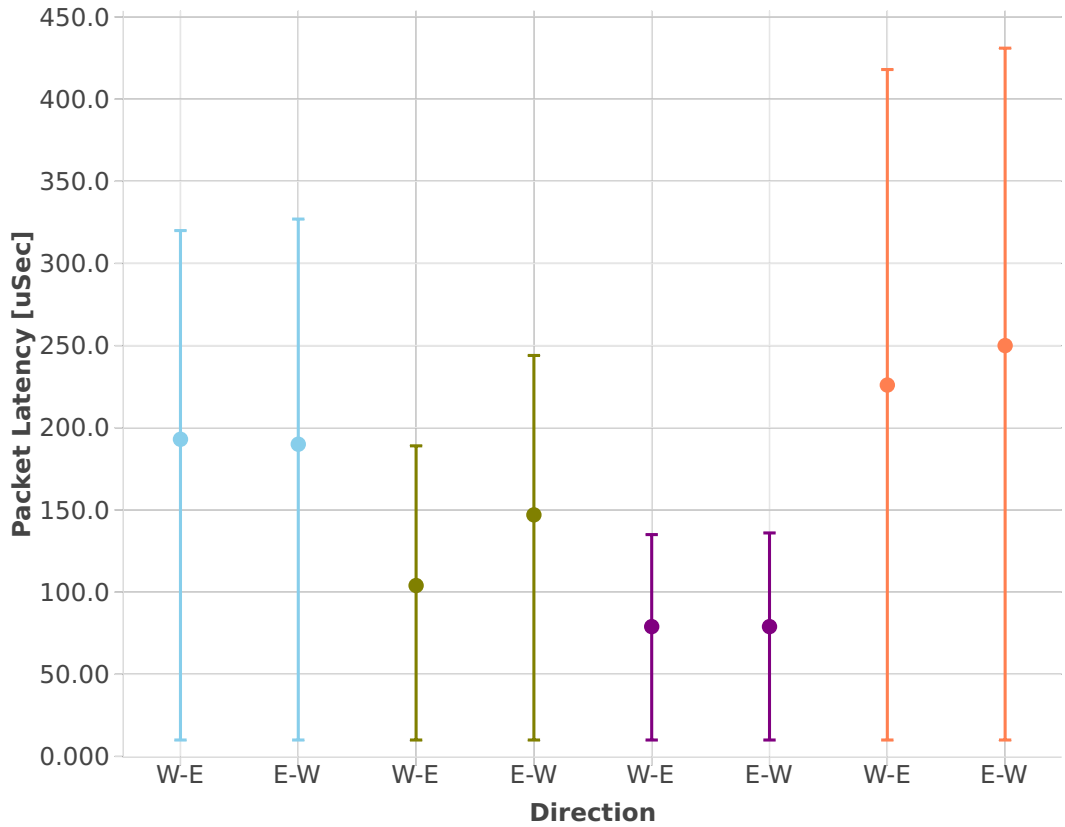

Latency: memif-2n-skx-x710-64b-4t2c-base_and_features-ndr

- eth-l2xcbase-eth-2memif-1dcr
- dot1q-l2bdbasemaclrn-eth-2memif-1dcr
- eth-l2bdbasemaclrn-eth-2memif-1dcr
- ethip4-ip4base-eth-2memif-1dcr