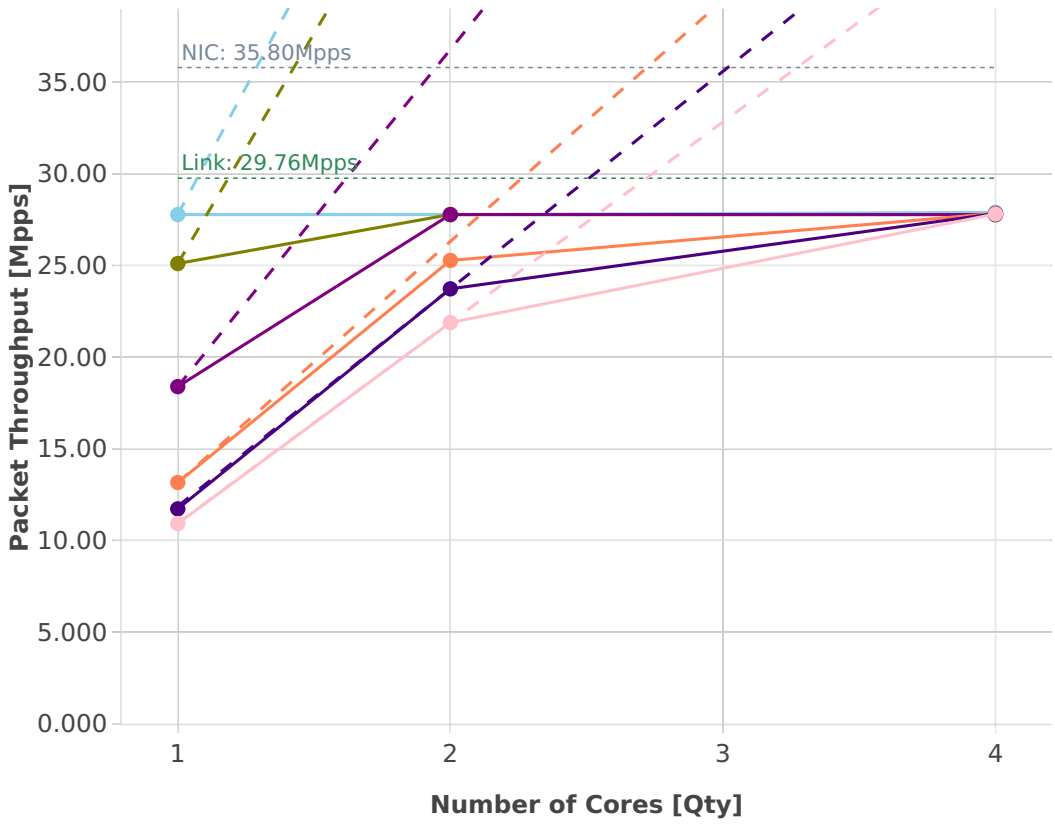

# Speedup Multi-core: l2sw-3n-skx-x710-64b-base\_and\_scale-ndr

- Perfect
- Measured
- ... Limit
- eth-l2patch
- eth-l2xcbase
- eth-l2bdbasemaclrn
- eth-l2bdscale10kmaclrn
- eth-l2bdscale100kmaclrn
- eth-l2bdscale1mmaclrn