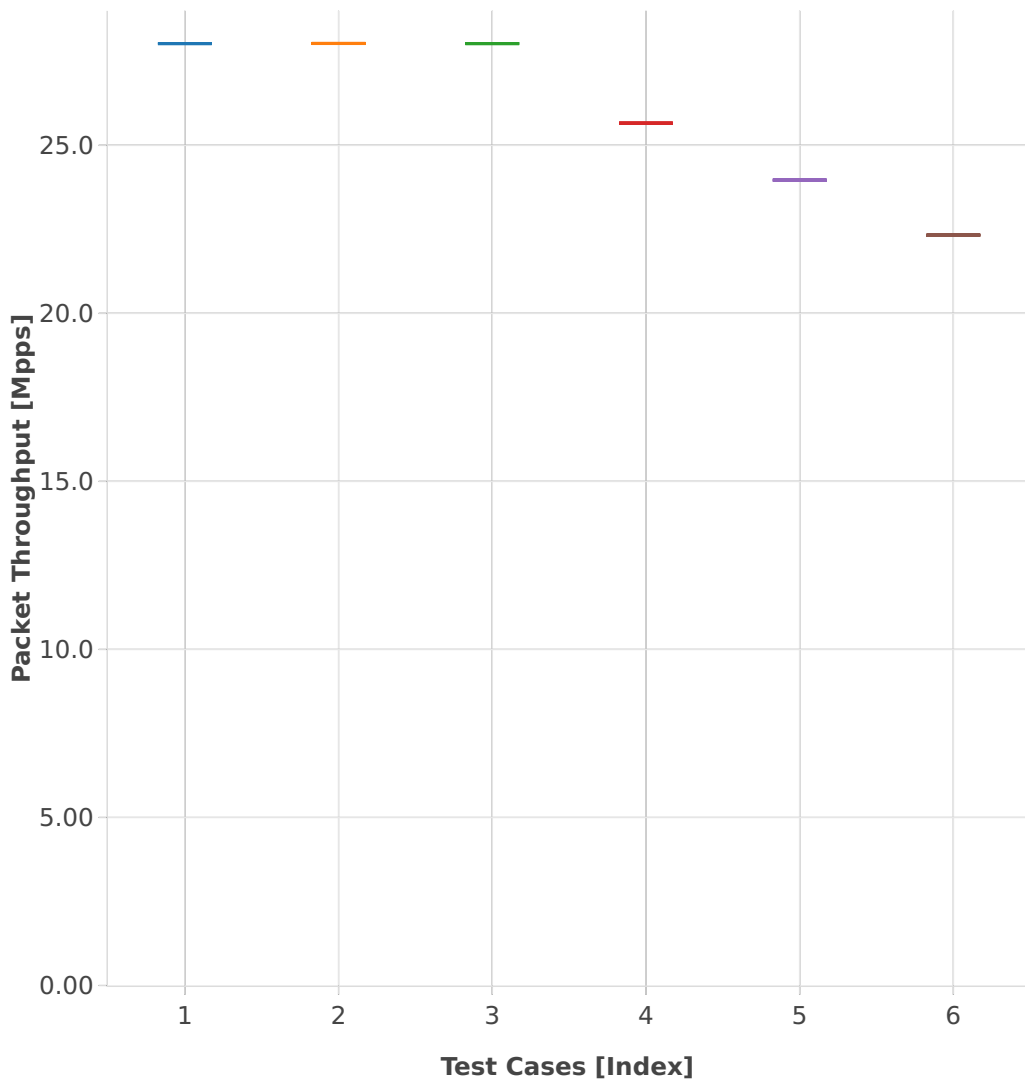

Throughput: l2sw-3n-skx-x710-64b-4t2c-base_and_scale-pdr

- 1. (01 run) eth-l2patch
- 2. (01 run) eth-l2xcbase
- 3. (01 run) eth-l2bdbasemaclrn
- 4. (01 run) eth-l2bdscale10kmaclrn
- 5. (01 run) eth-l2bdscale100kmaclrn
- 6. (01 run) eth-l2bdscale1mmaclrn