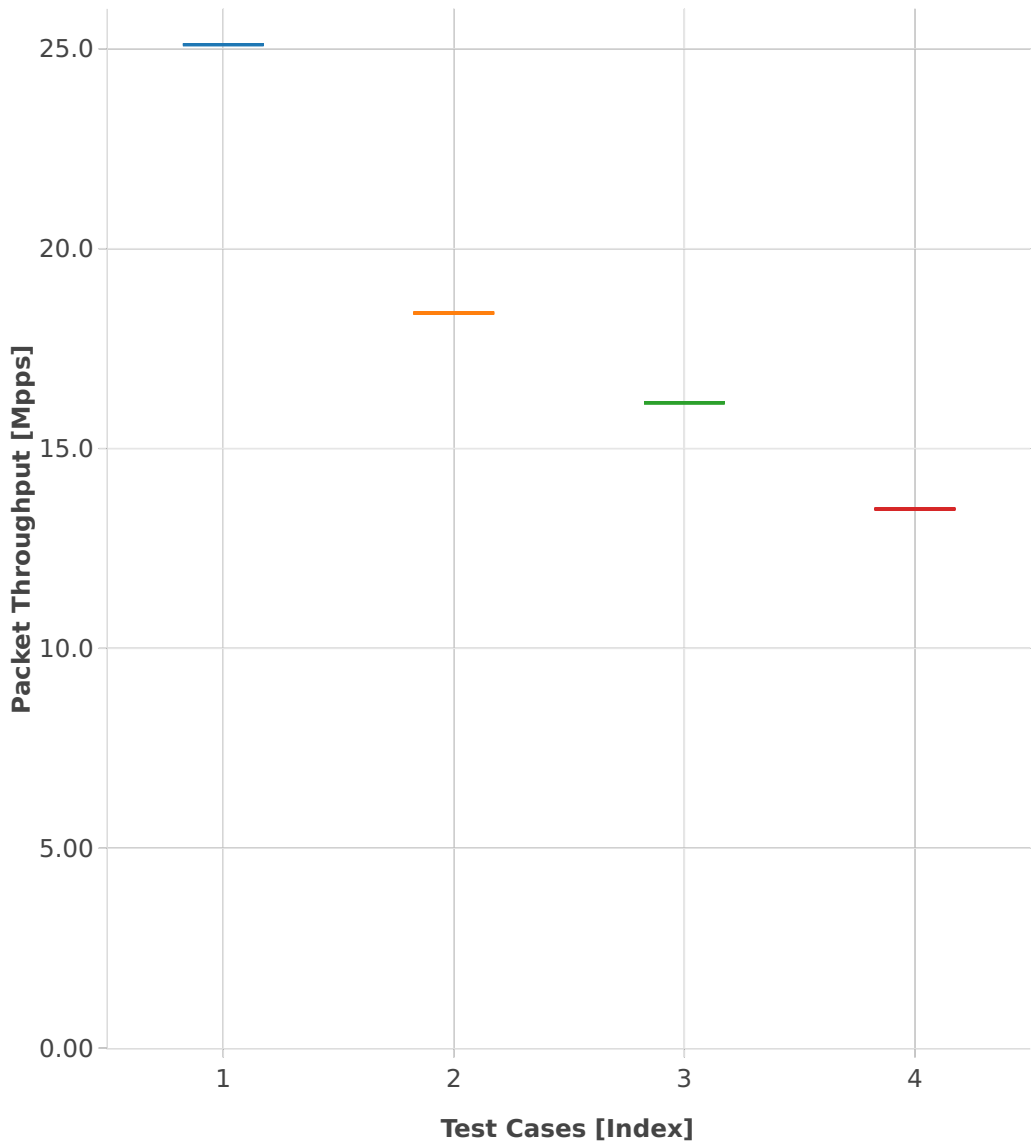

# Throughput: l2sw-3n-skx-x710-64b-2t1c-features-ndr

- 1. (01 run) eth-l2xcbase
- 2. (01 run) eth-l2bdbasemaclrn
- 3. (01 run) dot1q-l2xcbase
- 4. (01 run) dot1q-l2bdbasemaclrn