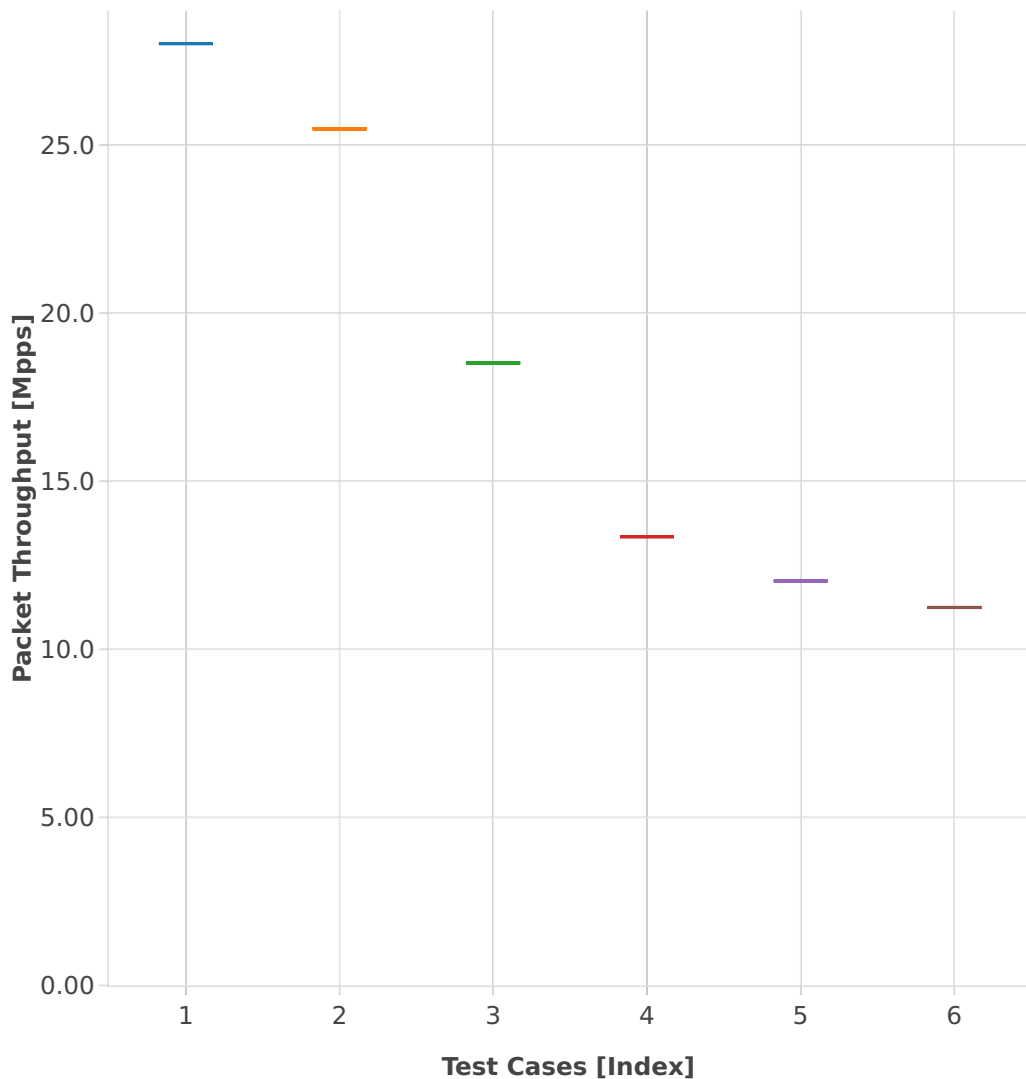

Throughput: l2sw-3n-skx-x710-64b-2t1c-base_and_scale-pdr

- 1. (01 run) eth-l2patch
- 2. (01 run) eth-l2xcbase
- 3. (01 run) eth-l2bdbasemaclrn
- 4. (01 run) eth-l2bdscale10kmaclrn
- 5. (01 run) eth-l2bdscale100kmaclrn
- 6. (01 run) eth-l2bdscale1mmaclrn