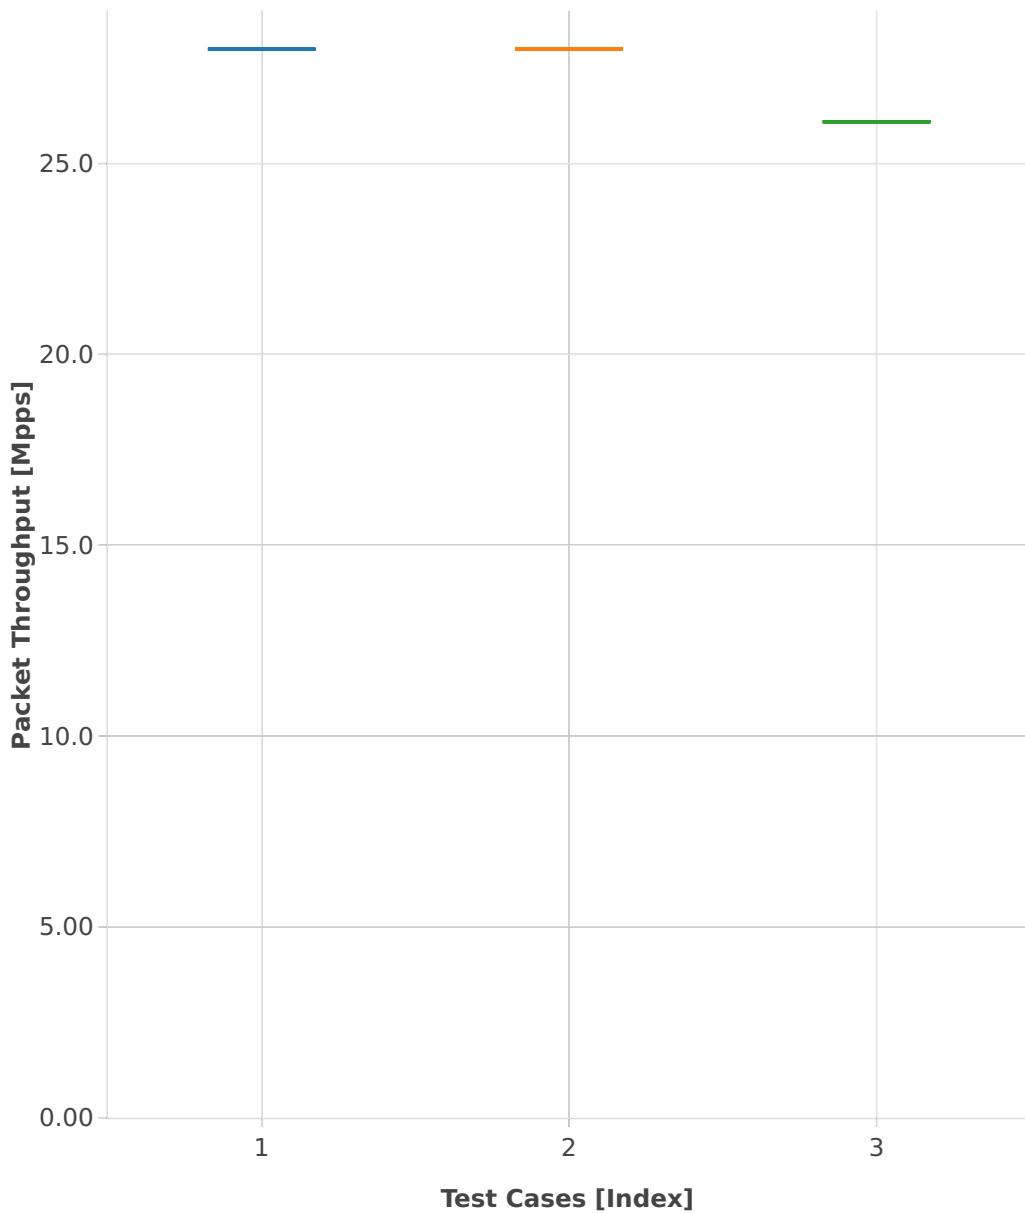

Throughput: l2sw-3n-hsw-xl710-64b-2t2c-base-pdr

- 1. (01 run) eth-l2patch
- 2. (01 run) eth-l2xcbase
- 3. (01 run) eth-l2bdbasemacln