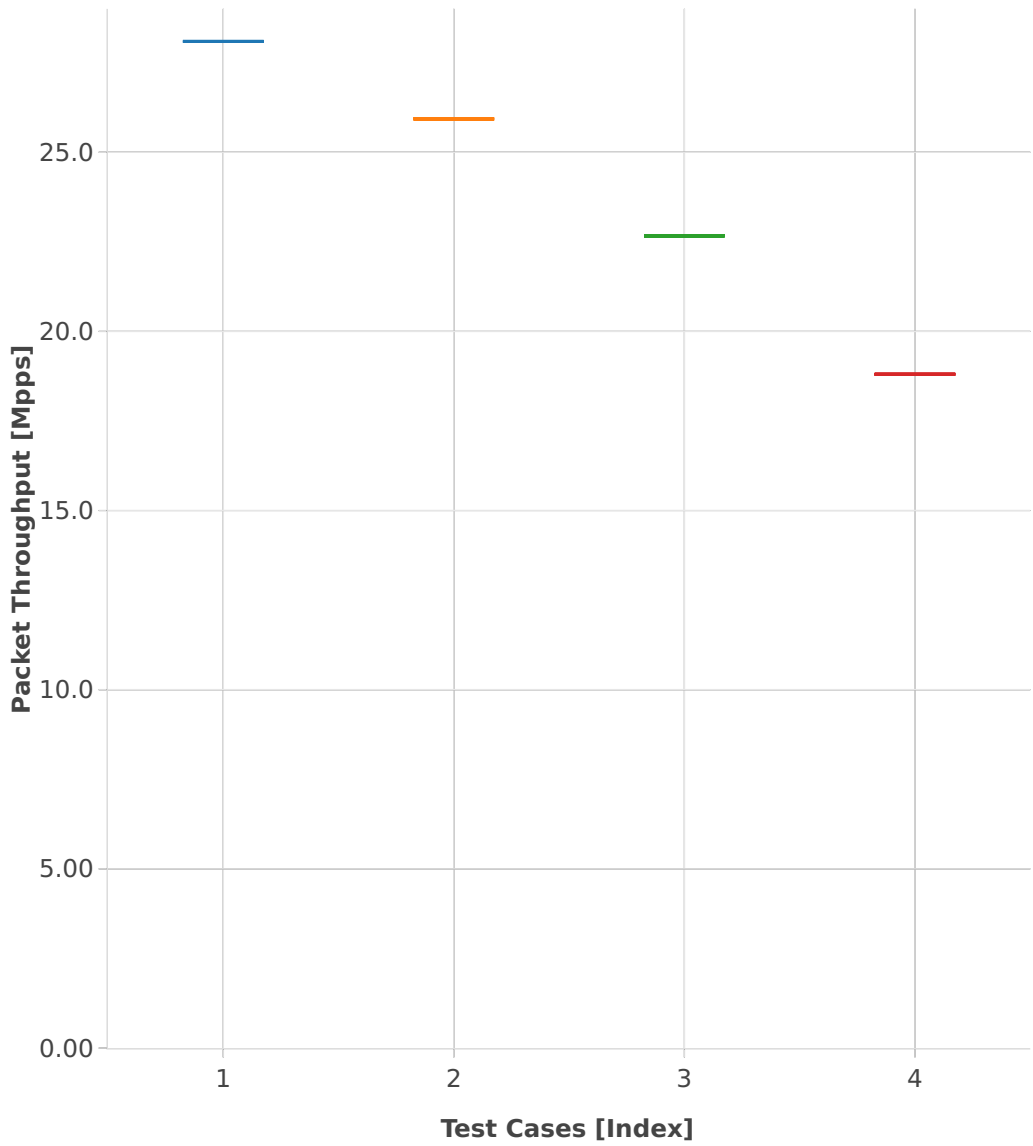

Throughput: l2sw-3n-hsw-x710-64b-2t2c-features-pdr

- 1. (01 run) eth-l2xcbase
- 2. (01 run) eth-l2bdbasemaclrn
- 3. (01 run) dot1q-l2xcbase
- 4. (01 run) dot1q-l2bdbasemaclrn