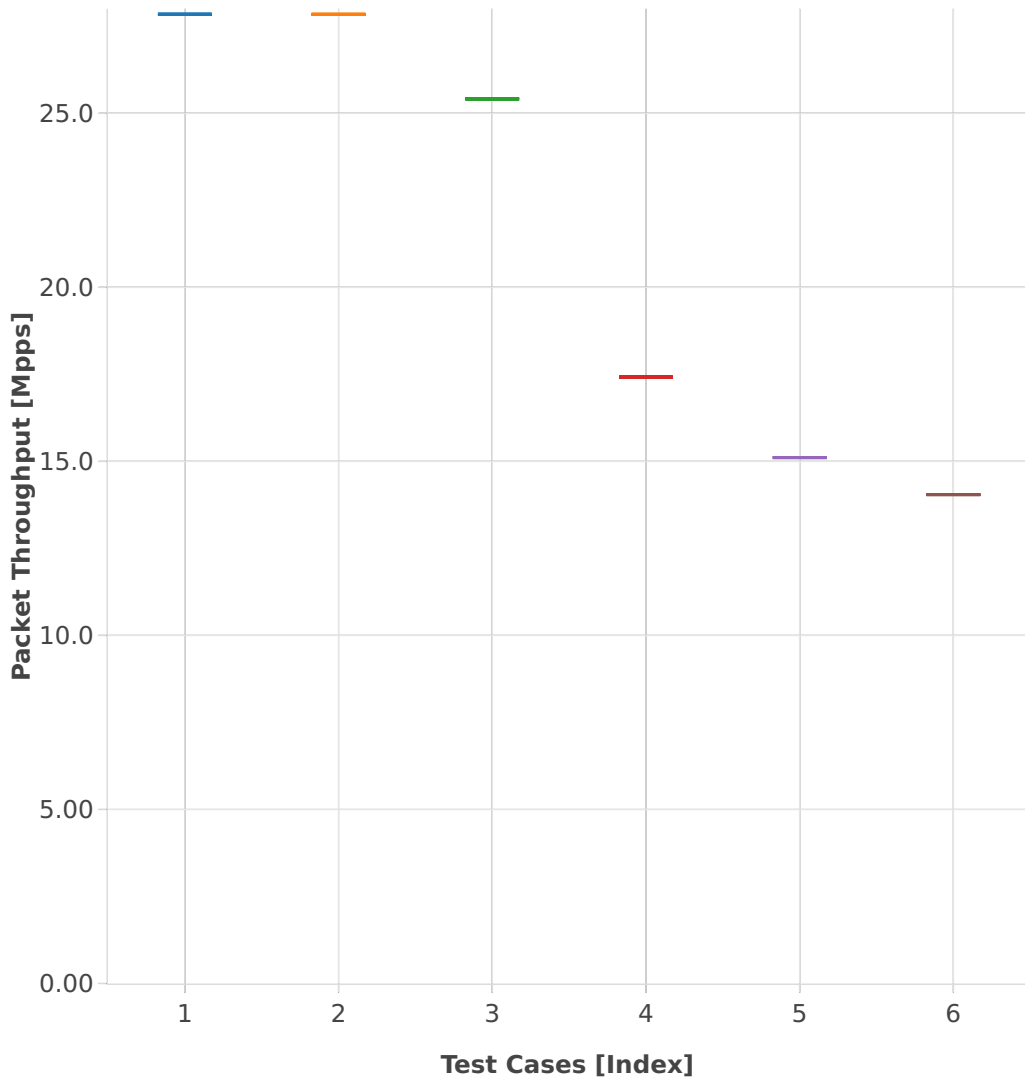

Throughput: l2sw-3n-hsw-x710-64b-2t2c-base_and_scale-ndr

- 1. (01 run) eth-l2patch
- 2. (01 run) eth-l2xcbase
- 3. (01 run) eth-l2bdbasemaclrn
- 4. (01 run) eth-l2bdscale10kmaclrn
- 5. (01 run) eth-l2bdscale100kmaclrn
- 6. (01 run) eth-l2bdscale1mmaclrn