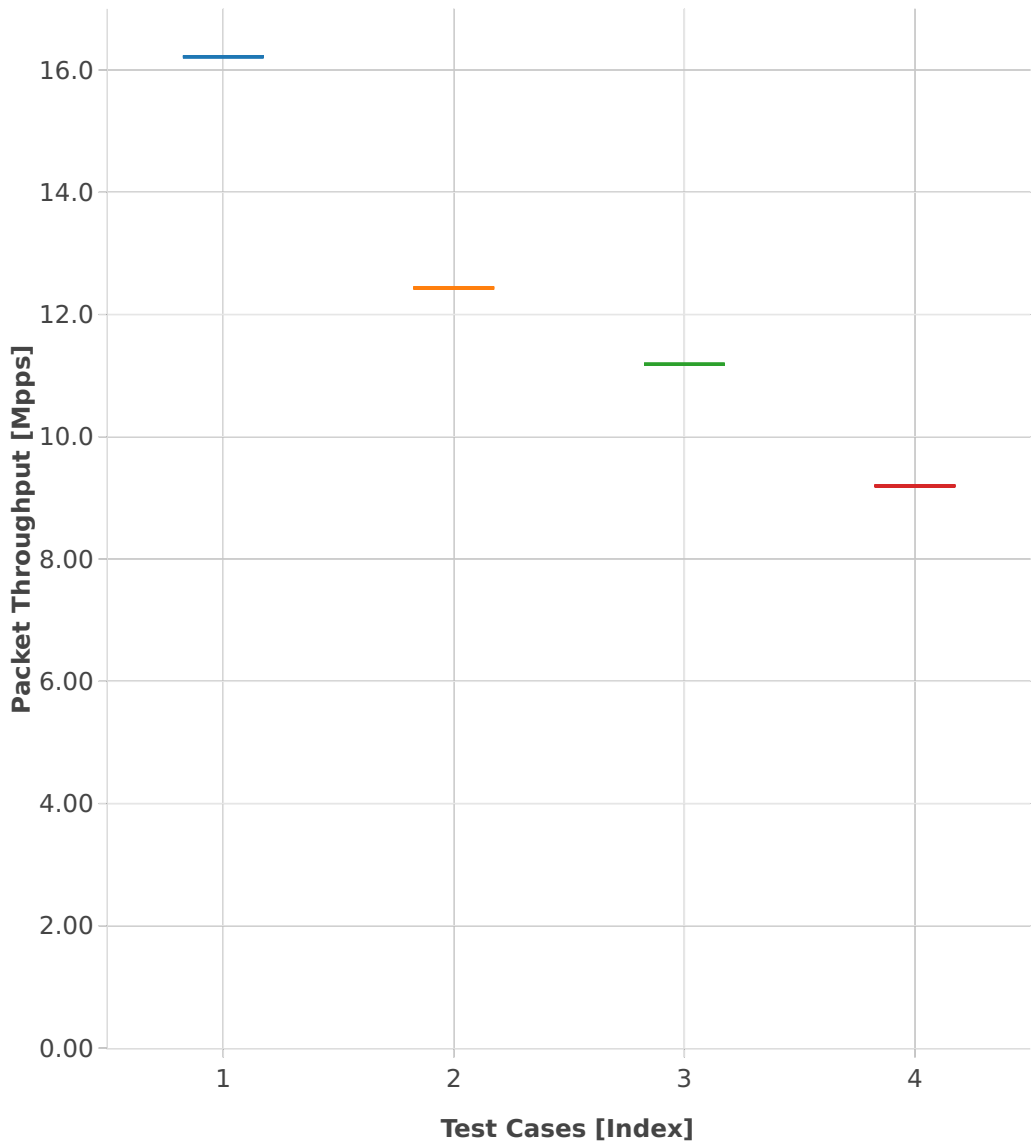

Throughput: l2sw-3n-hsw-x710-64b-1t1c-features-pdr

- 1. (01 run) eth-l2xcbase
- 2. (01 run) eth-l2bdbasemaclrn
- 3. (01 run) dot1q-l2xcbase
- 4. (01 run) dot1q-l2bdbasemaclrn