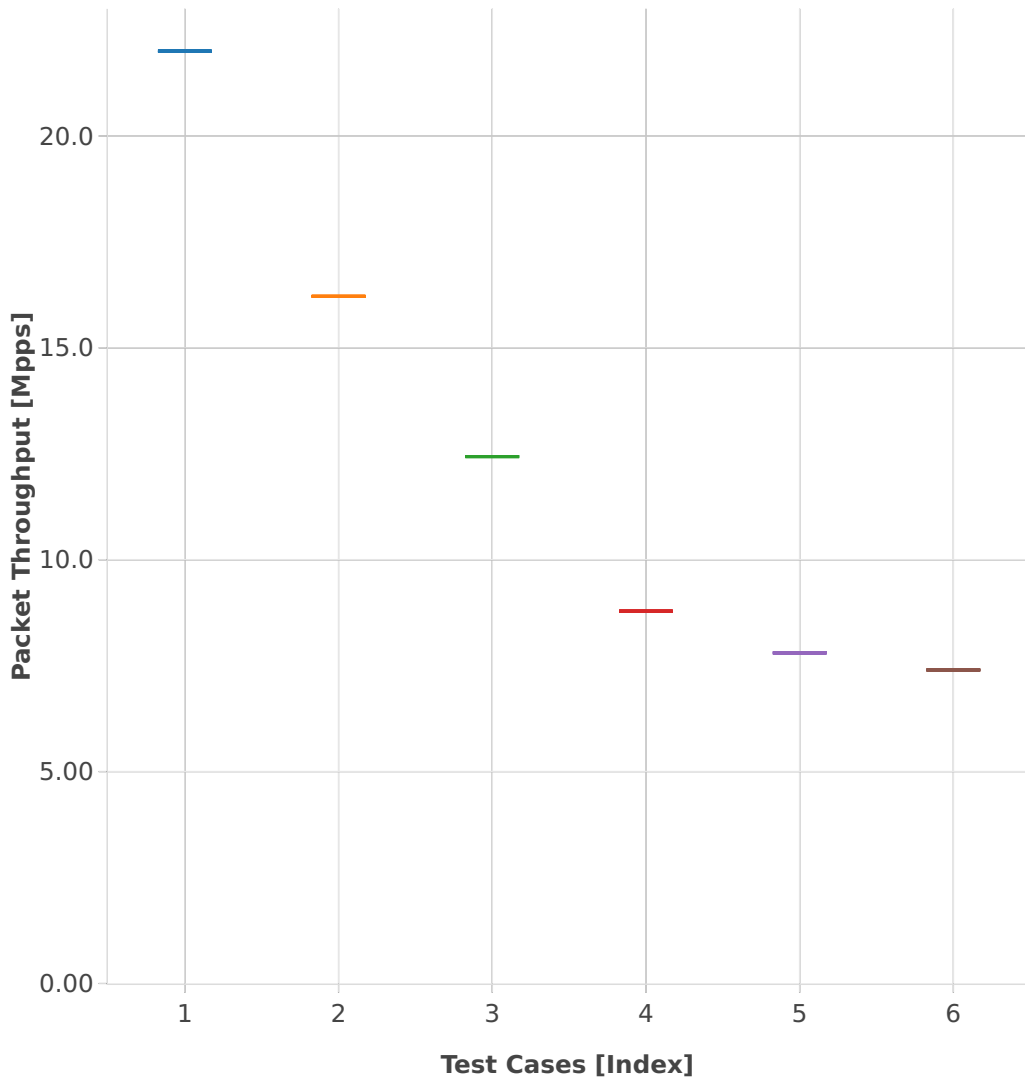

Throughput: l2sw-3n-hsw-x710-64b-1t1c-base_and_scale-pdr

- 1. (01 run) eth-l2patch
- 2. (01 run) eth-l2xcbase
- 3. (01 run) eth-l2bdbasemaclrn
- 4. (01 run) eth-l2bdscale10kmaclrn
- 5. (01 run) eth-l2bdscale100kmaclrn
- 6. (01 run) eth-l2bdscale1mmaclrn