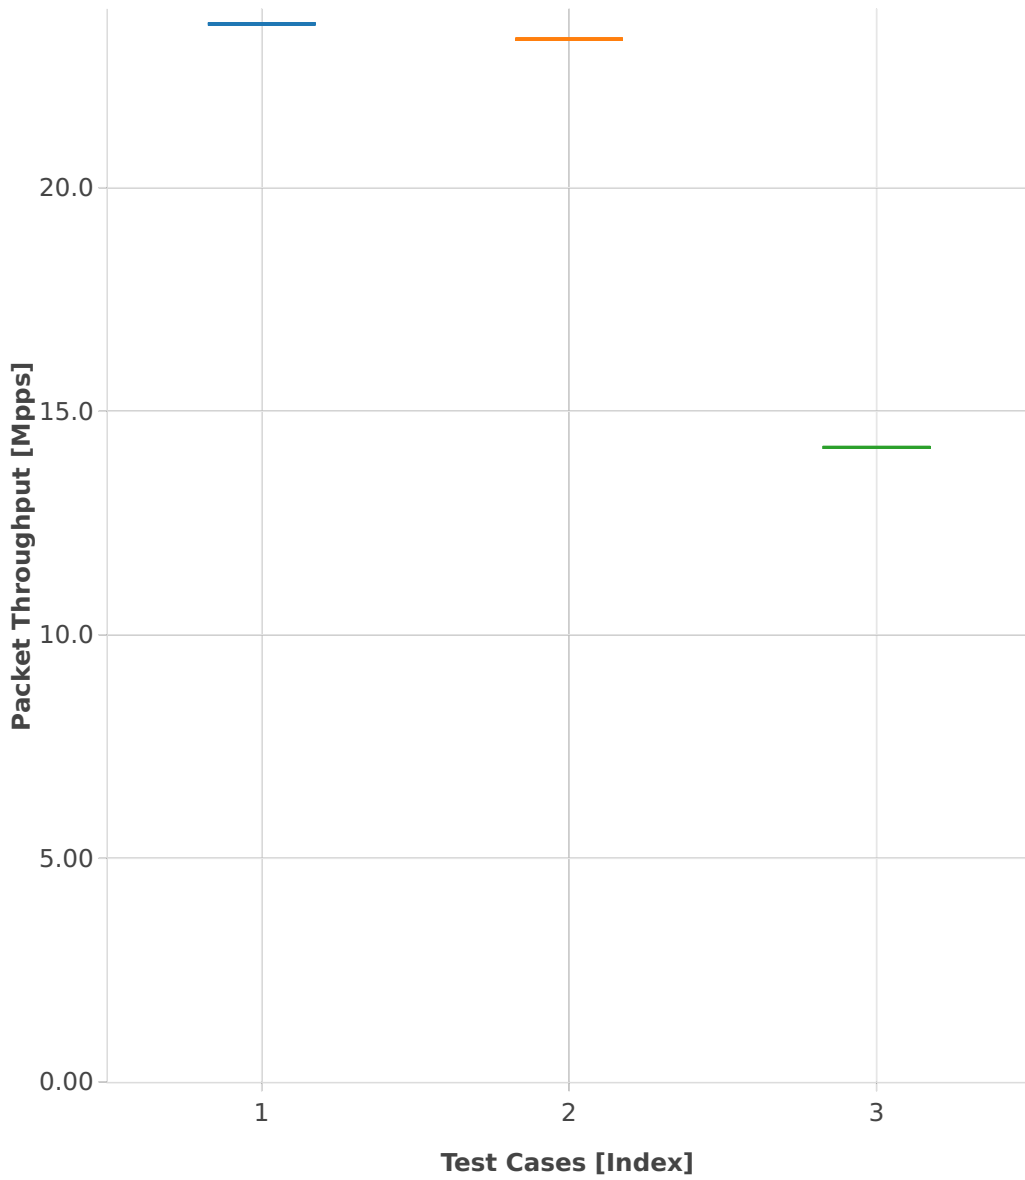

# Throughput: l2sw-3n-hsw-x520-64b-2t2c-base\_and\_scale-ndr

- 1. (01 run) eth-l2xcbase
- 2. (01 run) eth-l2bdbasemaclrn
- 3. (01 run) eth-l2bdscale1mmaclrn