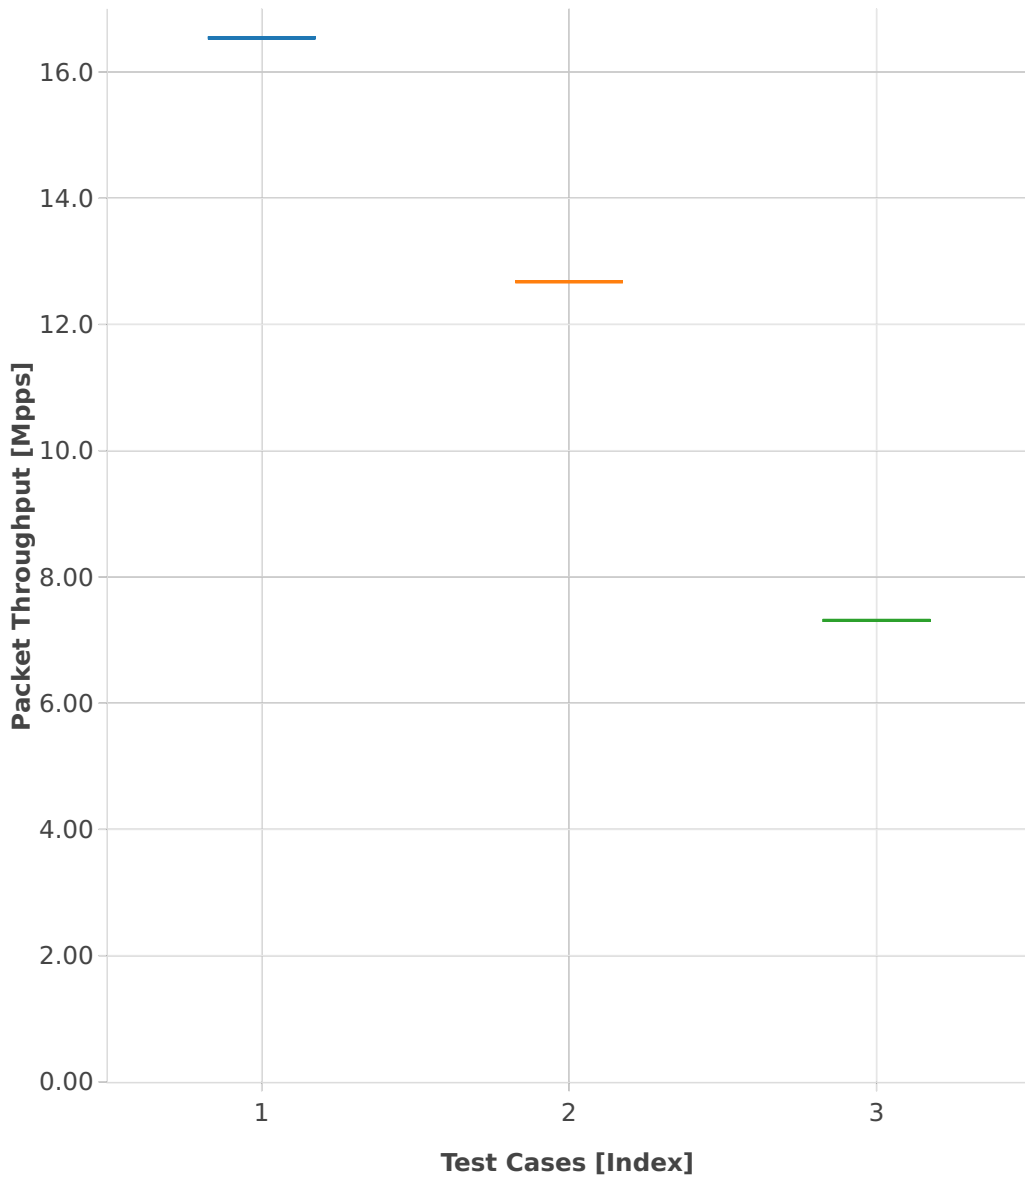

Throughput: l2sw-3n-hsw-x520-64b-1t1c-base_and_scale-pdr

- 1. (01 run) eth-l2xcbase
- 2. (01 run) eth-l2bdbasemaclrn
- 3. (01 run) eth-l2bdscale1mmaclrn