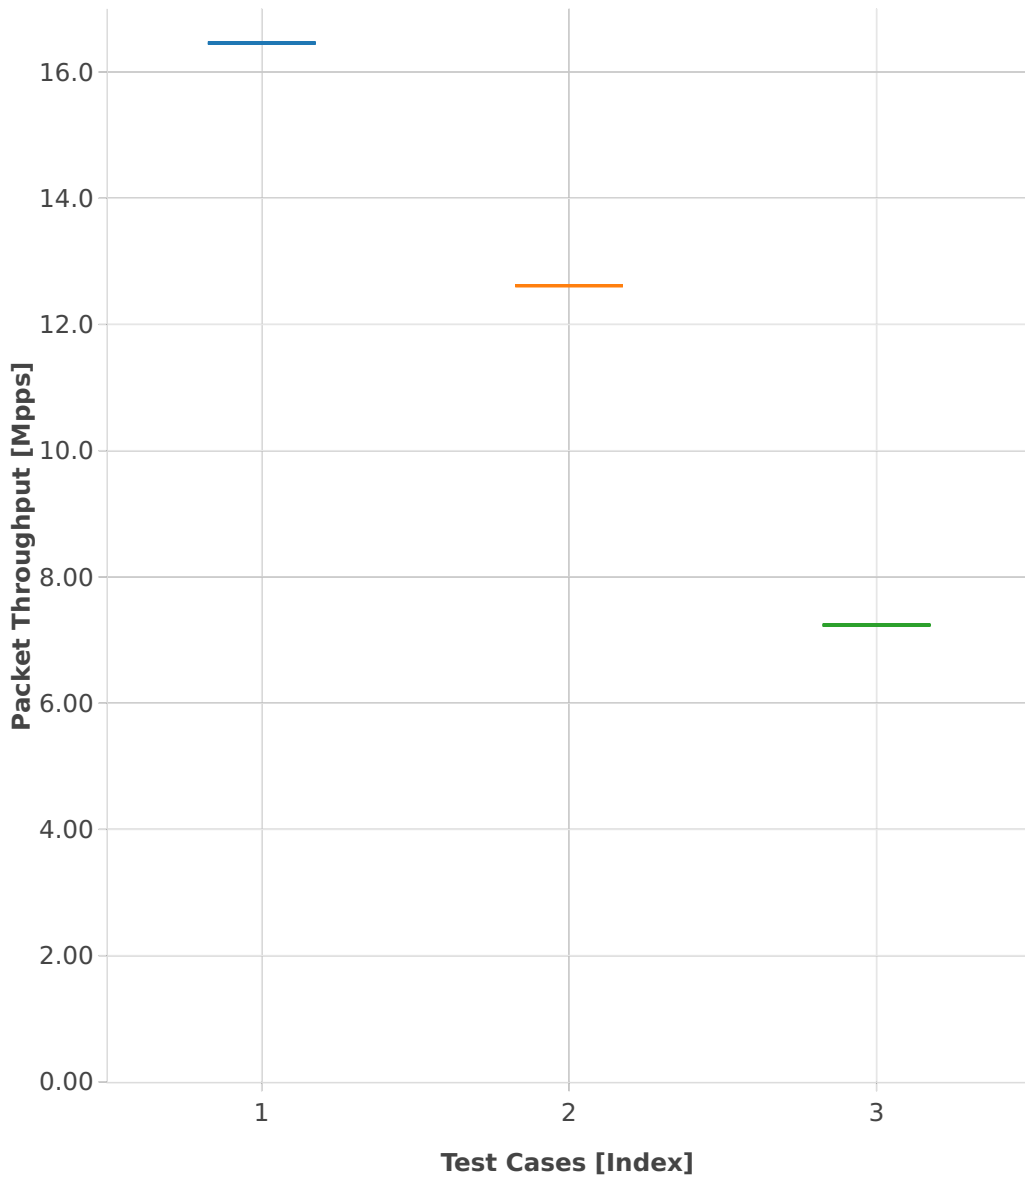

# Throughput: l2sw-3n-hsw-x520-64b-1t1c-base\_and\_scale-ndr

- 1. (01 run) eth-l2xcbase
- 2. (01 run) eth-l2bdbasemaclrn
- 3. (01 run) eth-l2bdscale1mmaclrn