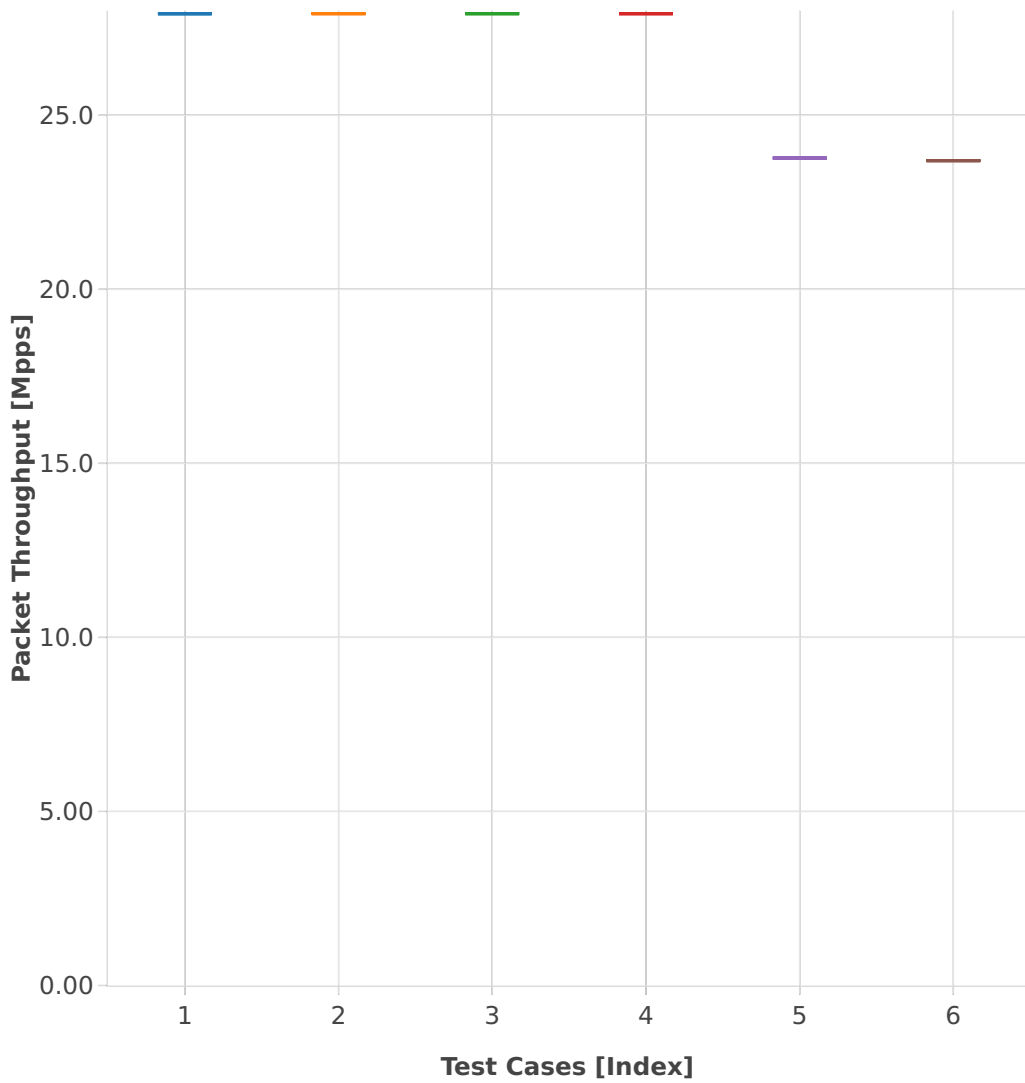

Throughput: l2sw-2n-skx-xxv710-64b-4t2c-base_and_scale-pdr

- 1. (01 run) eth-l2patch
- 2. (01 run) eth-l2xcbase
- 3. (01 run) eth-l2bdbasemaclrn
- 4. (01 run) eth-l2bdscale10kmaclrn
- 5. (01 run) eth-l2bdscale100kmaclrn
- 6. (01 run) eth-l2bdscale1mmaclrn