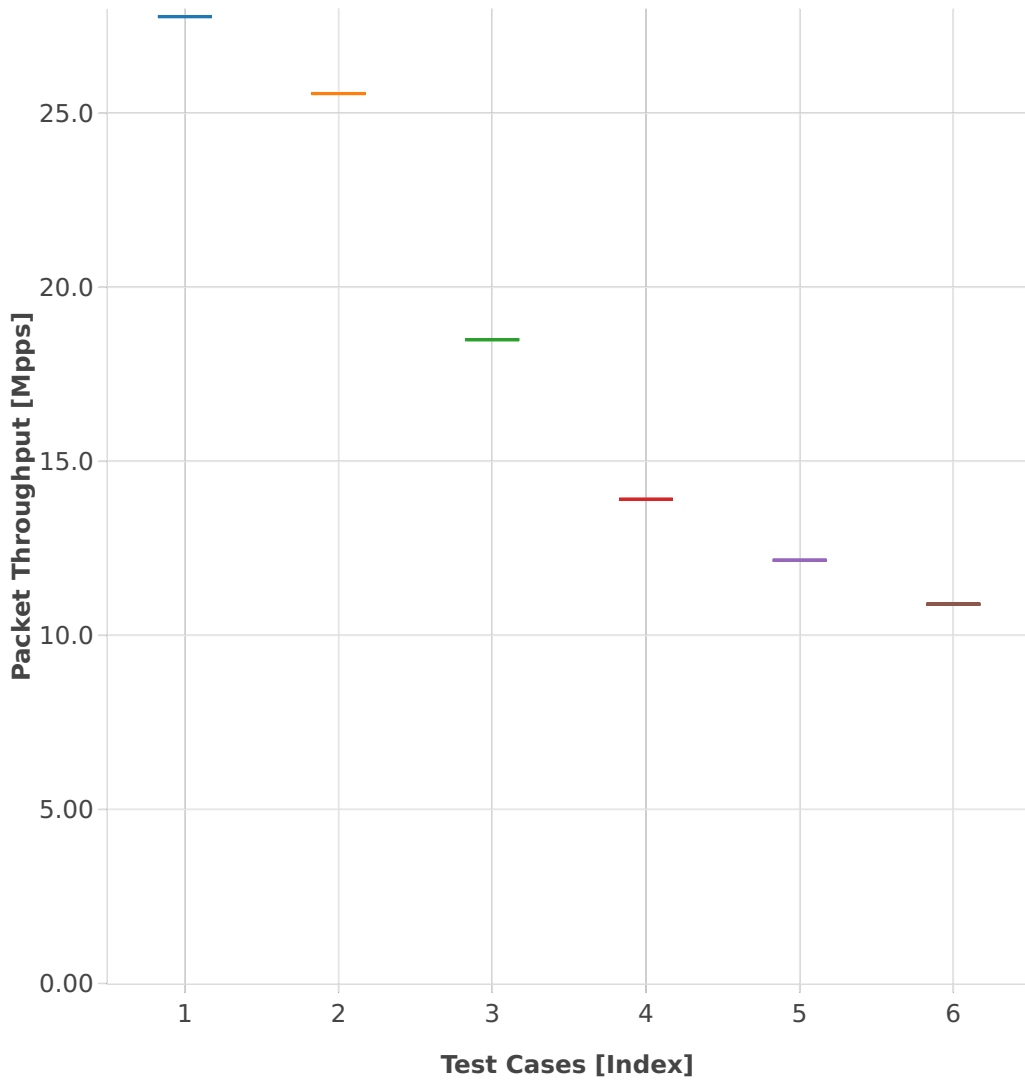

Throughput: l2sw-2n-skx-xxv710-64b-2t1c-base_and_scale-ndr

- 1. (01 run) eth-l2patch
- 2. (01 run) eth-l2xcbase
- 3. (01 run) eth-l2bdbasemaclrn
- 4. (01 run) eth-l2bdscale10kmaclrn
- 5. (01 run) eth-l2bdscale100kmaclrn
- 6. (01 run) eth-l2bdscale1mmaclrn