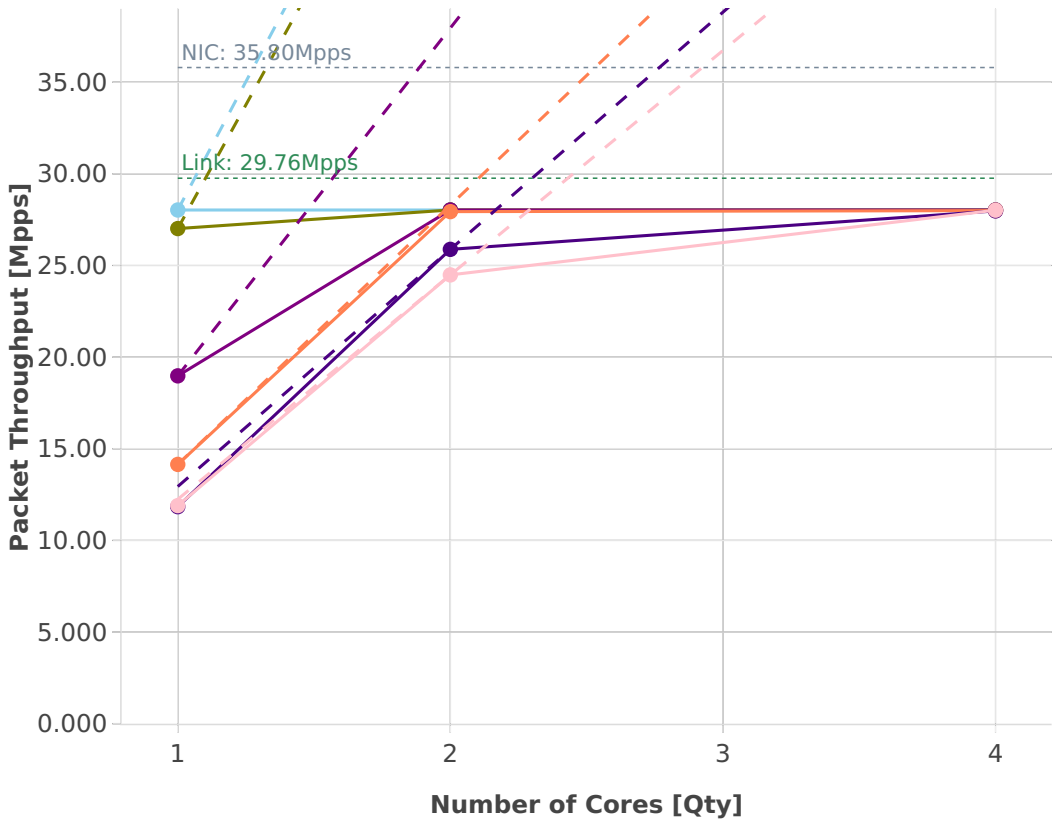

Speedup Multi-core: l2sw-2n-skx-x710-64b-base_and_scale-pdr

- Perfect — Measured ... Limit
- eth-l2patch
 - eth-l2bdbasemaclrn
 - eth-l2bdscale100kmaclrn
 - eth-l2xcbase
 - eth-l2bdscale10kmaclrn
 - eth-l2bdscale1mmaclrn