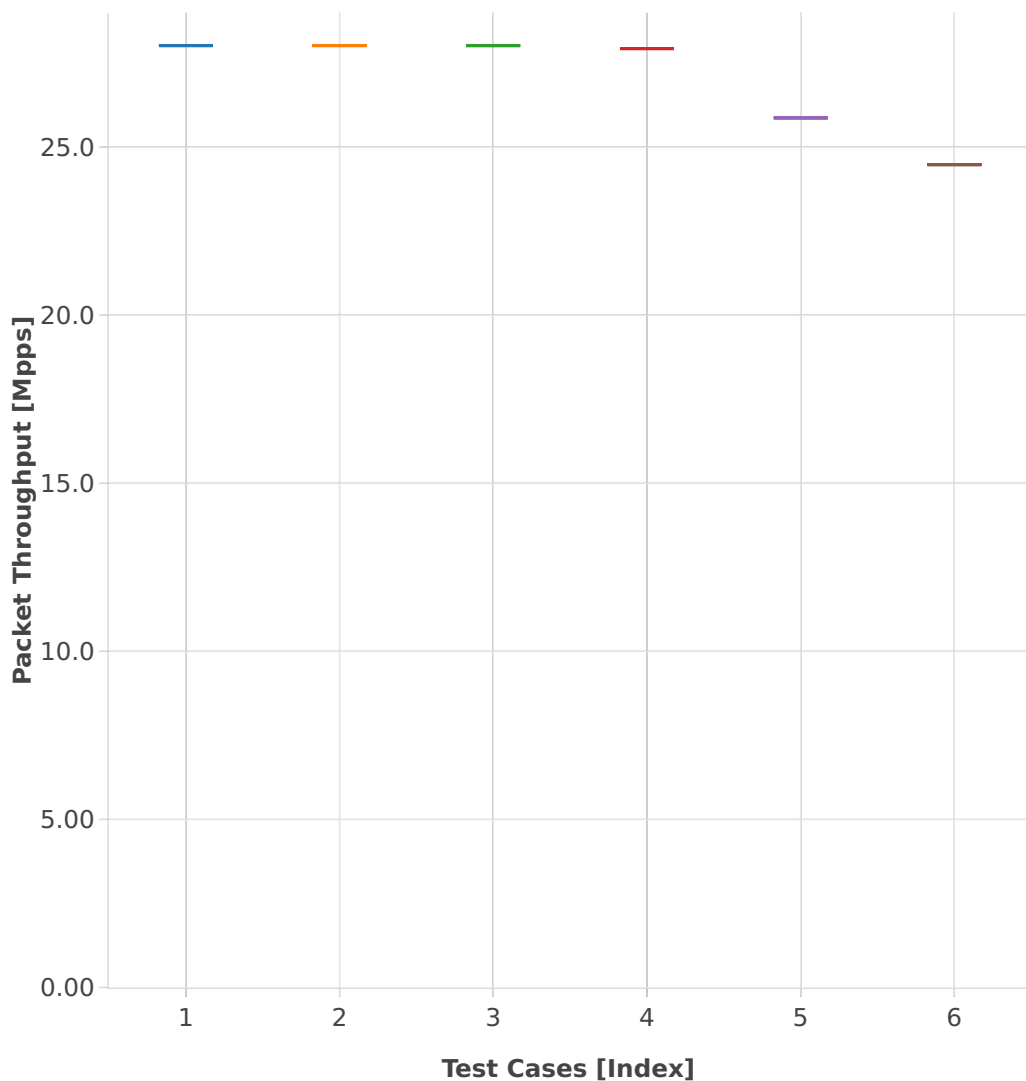

Throughput: l2sw-2n-skx-x710-64b-4t2c-base_and_scale-pdr

- 1. (01 run) eth-l2patch
- 2. (01 run) eth-l2xcbase
- 3. (01 run) eth-l2bdbasemaclrn
- 4. (01 run) eth-l2bdscale10kmaclrn
- 5. (01 run) eth-l2bdscale100kmaclrn
- 6. (01 run) eth-l2bdscale1mmaclrn