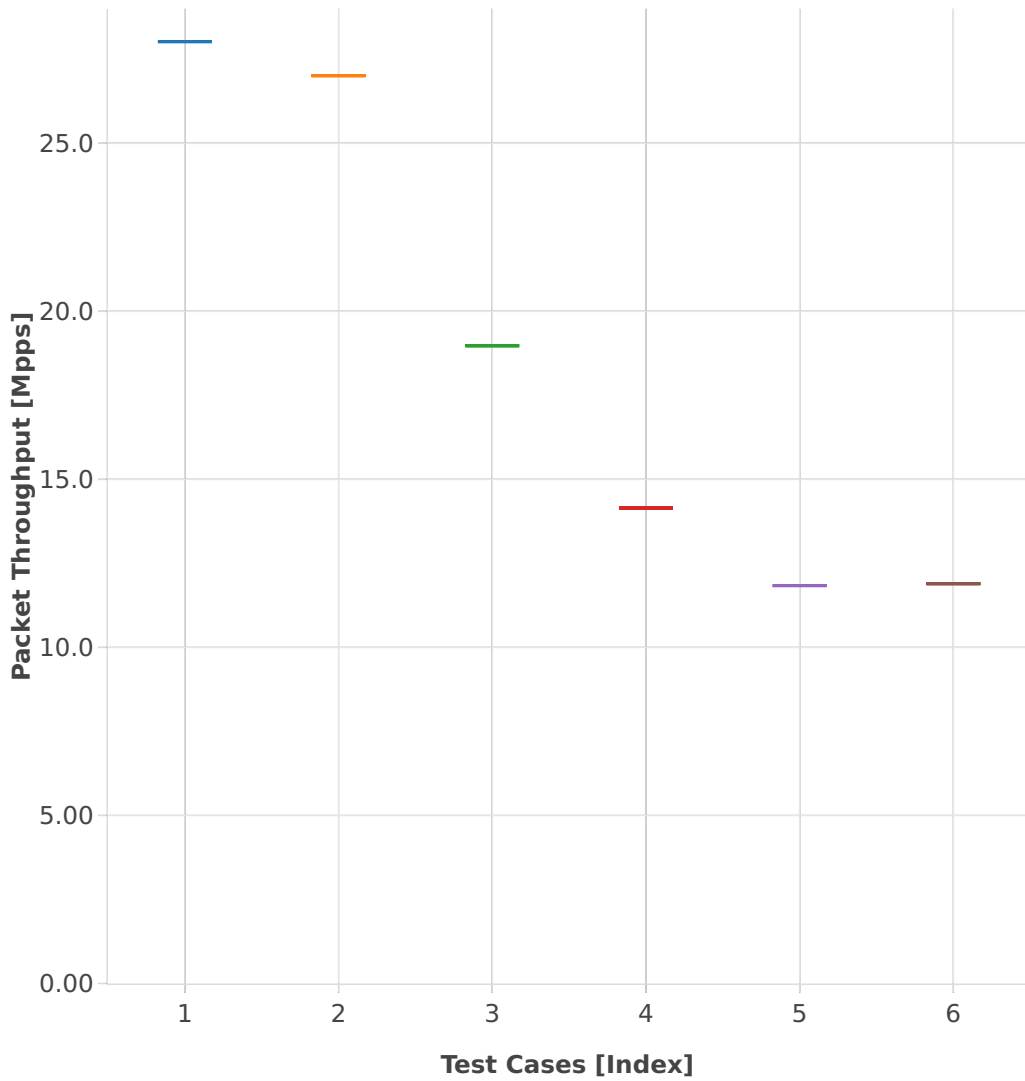

Throughput: l2sw-2n-skx-x710-64b-2t1c-base_and_scale-pdr

- 1. (01 run) eth-l2patch
- 2. (01 run) eth-l2xcbase
- 3. (01 run) eth-l2bdbasemaclrn
- 4. (01 run) eth-l2bdscale10kmaclrn
- 5. (01 run) eth-l2bdscale100kmaclrn
- 6. (01 run) eth-l2bdscale1mmaclrn