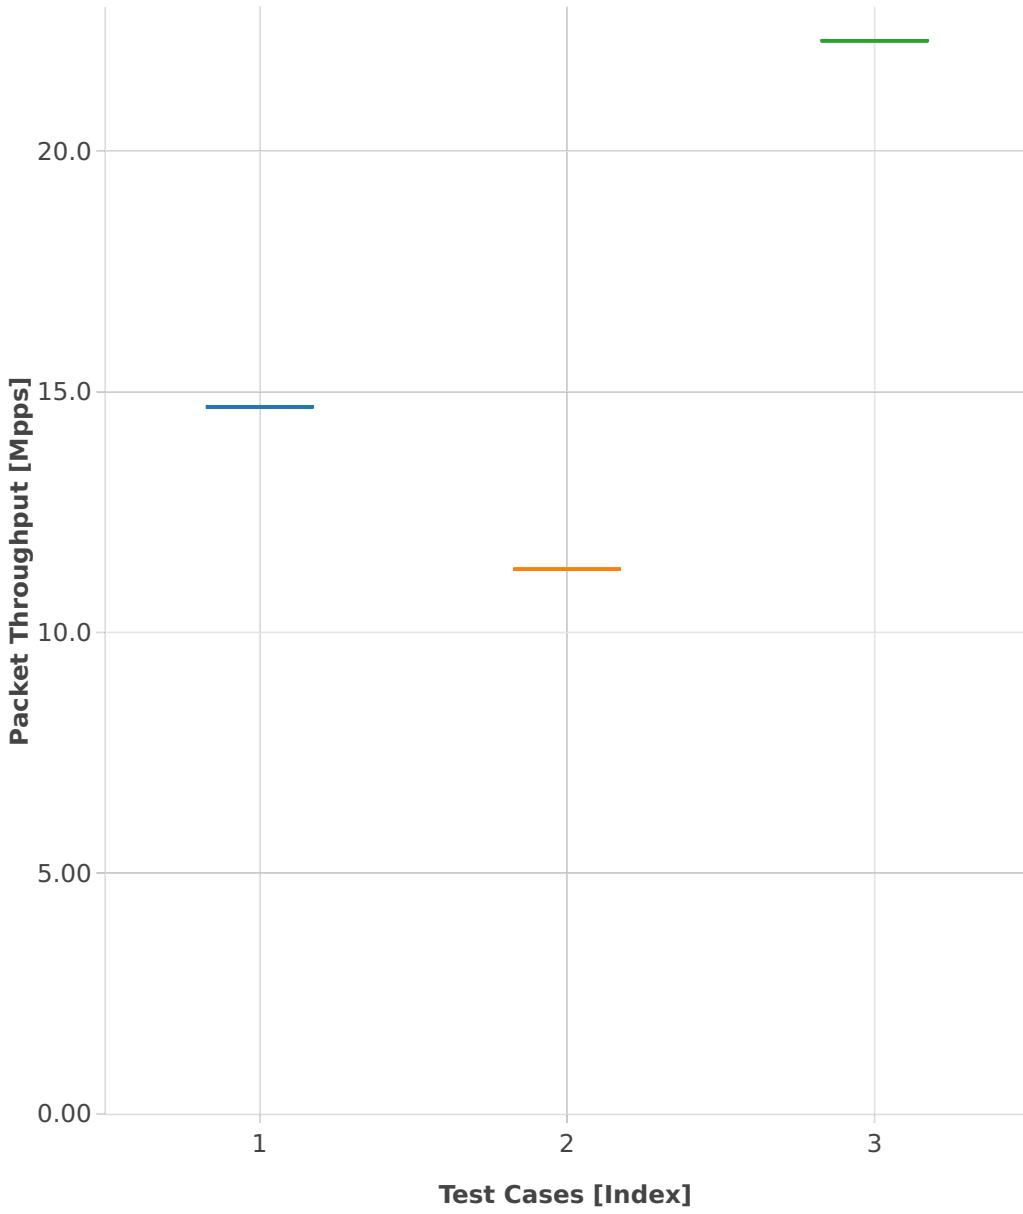

Throughput: l2sw-2n-dnv-x553-64b-2t2c-base-pdr

1. (01 run) eth-l2xcbase

2. (01 run) eth-l2bdbasemaclrn

3. (01 run) eth-l2patch