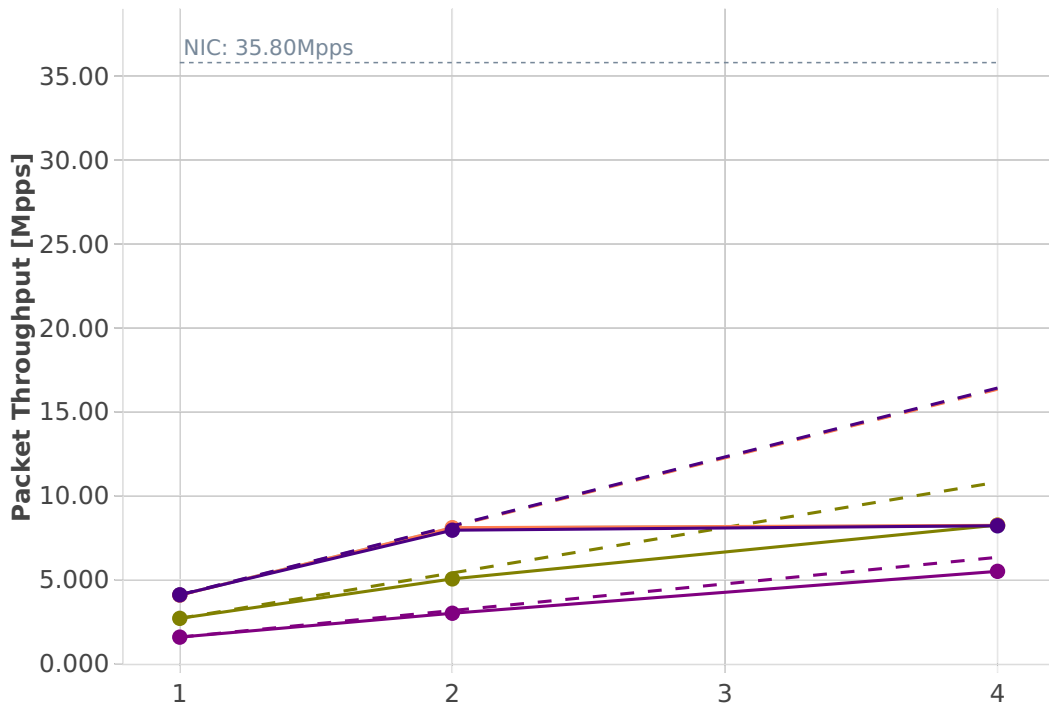

Speedup Multi-core: k8s-memif-3n-hsw-x710-64b-base_and_scale-l2bd-ndr

- Perfect — Measured ... Limit
- eth-1drcl2bdbasemaclrn-eth-2memif-1drcl2xc-1paral-k8s
 - eth-1drcl2bdbasemaclrn-eth-4memif-2drcl2xc-1chain-k8s
 - eth-1drcl2bdbasemaclrn-eth-8memif-4drcl2xc-1chain-k8s
 - eth-1drcl2bdbasemaclrn-eth-2memif-2drcl2xc-1horiz-k8s
 - eth-1drcl2bdbasemaclrn-eth-2memif-4drcl2xc-1horiz-k8s