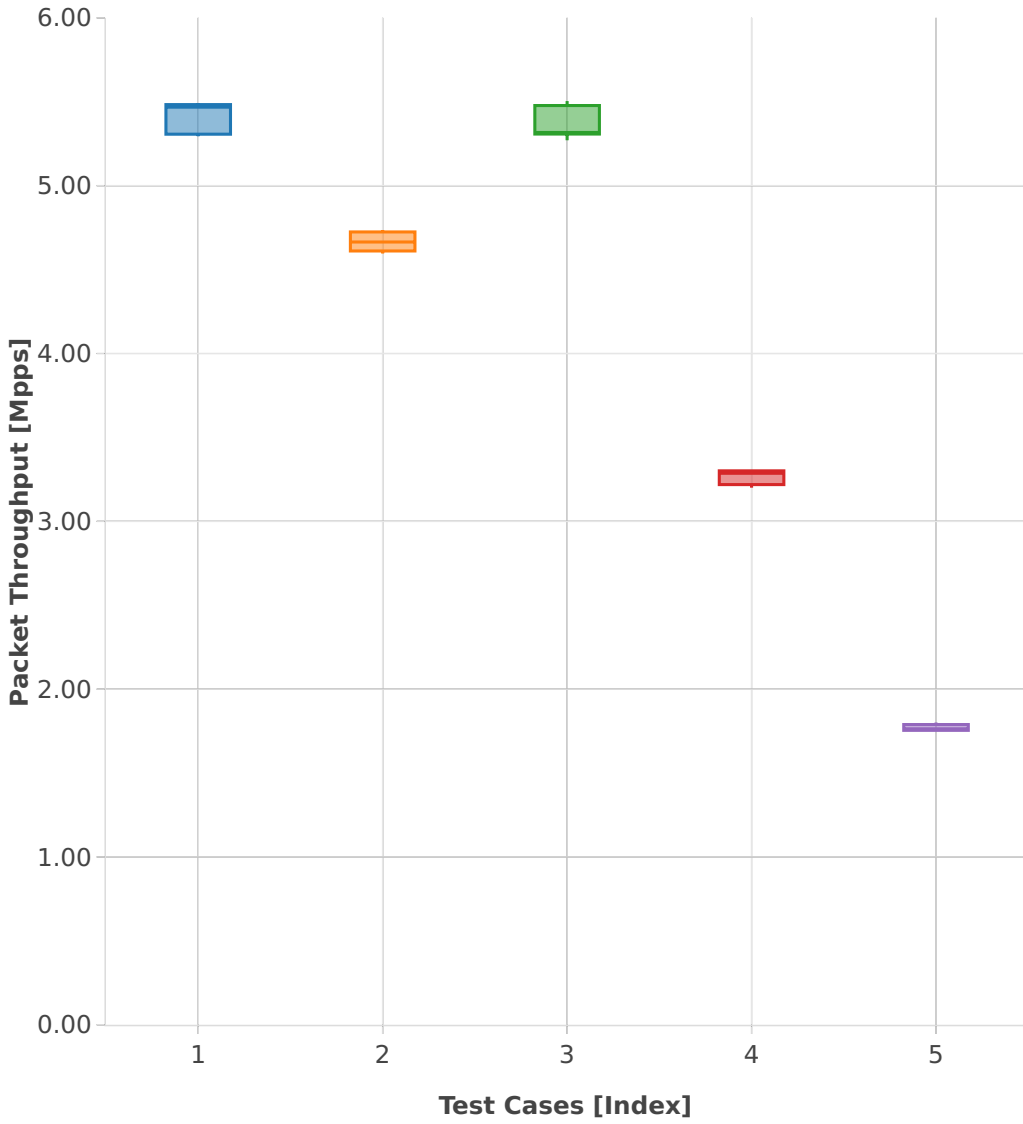

# Throughput: k8s-memif-3n-hsw-x710-64b-1t1c-base\_and\_scale-l2xc-pdr

- 1. (09 runs) eth-1drcl2xcbase-eth-2memif-1drcl2xc-1paral-k8s
- 2. (10 runs) eth-1drcl2xcbase-eth-2memif-2drcl2xc-1horiz-k8s
- 3. (08 runs) eth-1drcl2xcbase-eth-2memif-4drcl2xc-1horiz-k8s
- 4. (09 runs) eth-1drcl2xcbase-eth-4memif-2drcl2xc-1chain-k8s
- 5. (07 runs) eth-1drcl2xcbase-eth-8memif-4drcl2xc-1chain-k8s