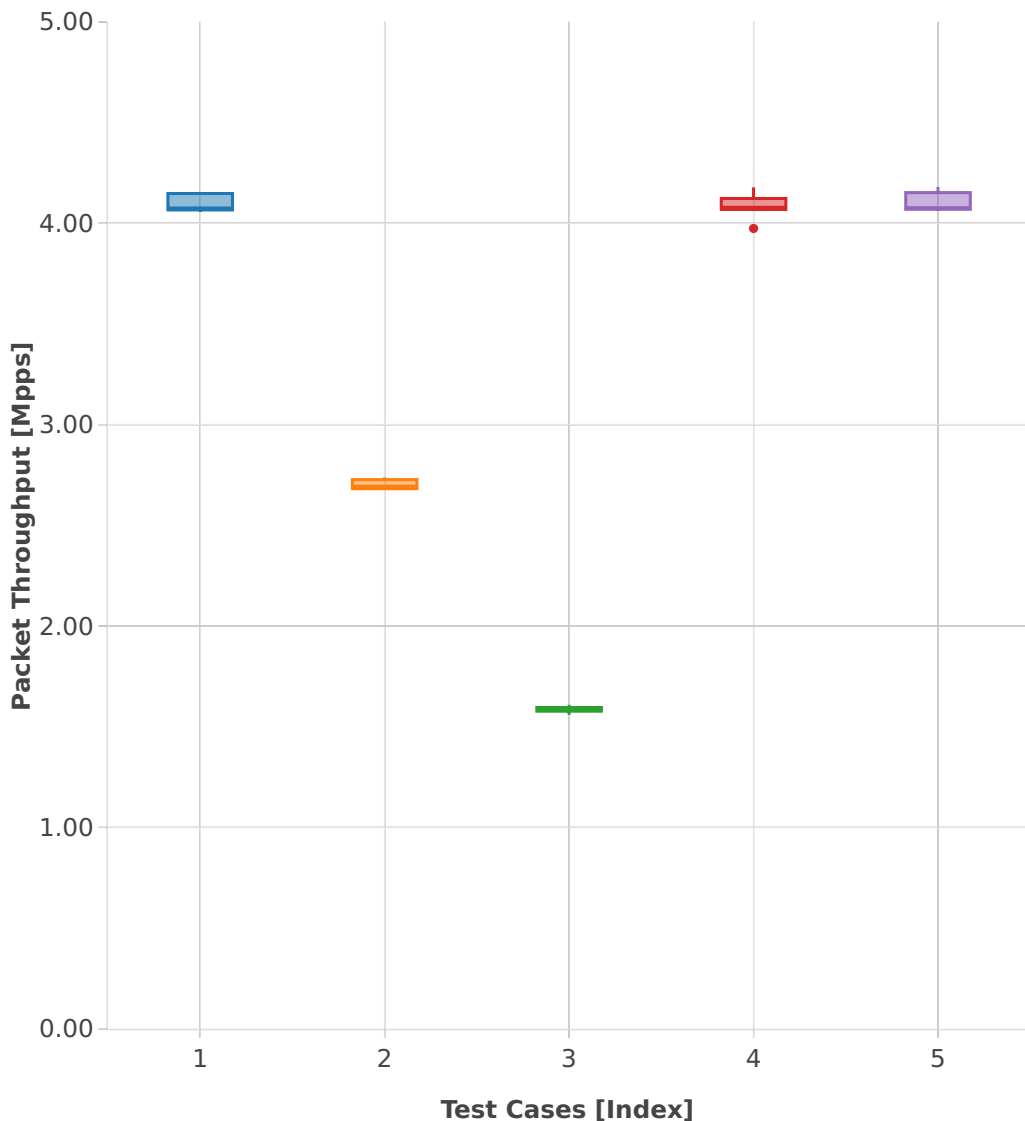

Throughput: k8s-memif-3n-hsw-x710-64b-1t1c-base_and_scale-l2bd-ndr

- 1. (06 runs) eth-1drcl2bdbasemaclrn-eth-2memif-1drcl2xc-1paral-k8s
- 2. (09 runs) eth-1drcl2bdbasemaclrn-eth-4memif-2drcl2xc-1chain-k8s
- 3. (08 runs) eth-1drcl2bdbasemaclrn-eth-8memif-4drcl2xc-1chain-k8s
- 4. (08 runs) eth-1drcl2bdbasemaclrn-eth-2memif-2drcl2xc-1horiz-k8s
- 5. (08 runs) eth-1drcl2bdbasemaclrn-eth-2memif-4drcl2xc-1horiz-k8s