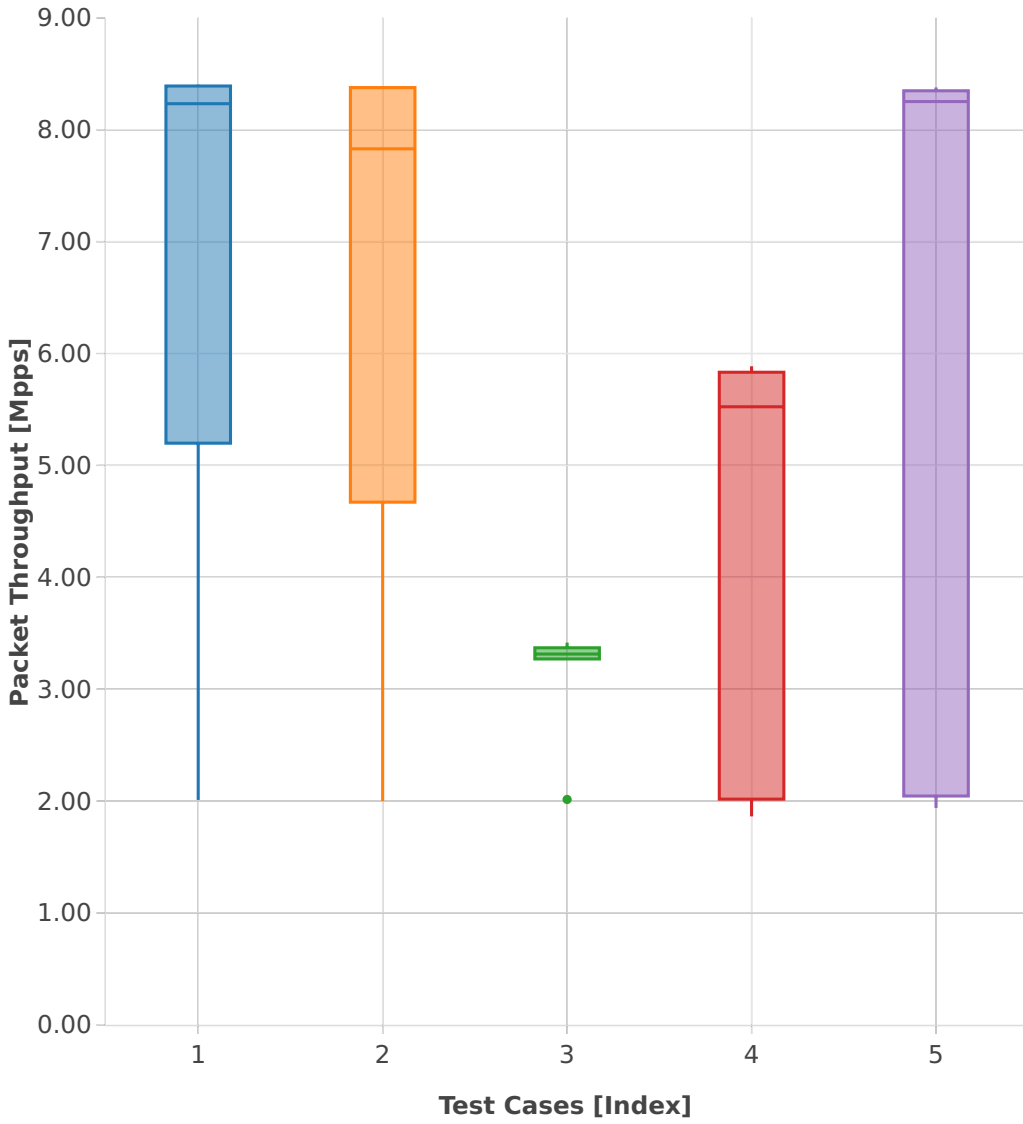

Throughput: k8s-memif-3n-hsw-x520-64b-2t2c-base_and_scale-l2xc-ndr

- 1. (09 runs) eth-1drcl2xcbase-eth-2memif-1drcl2xc-1paral-k8s
- 2. (08 runs) eth-1drcl2xcbase-eth-2memif-2drcl2xc-1horiz-k8s
- 3. (08 runs) eth-1drcl2xcbase-eth-8memif-4drcl2xc-1chain-k8s
- 4. (07 runs) eth-1drcl2xcbase-eth-4memif-2drcl2xc-1chain-k8s
- 5. (06 runs) eth-1drcl2xcbase-eth-2memif-4drcl2xc-1horiz-k8s