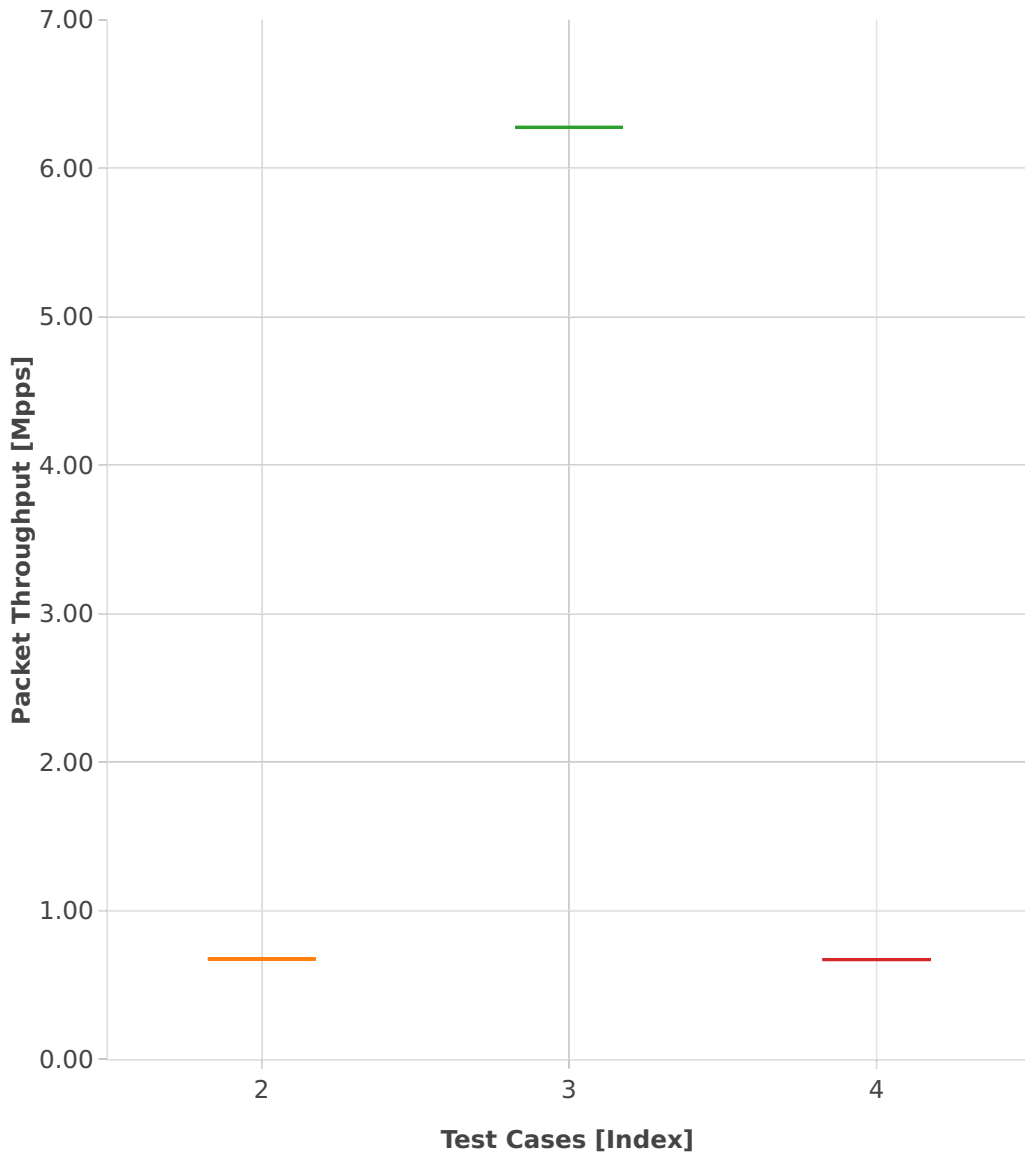

Throughput: ipsec-3n-hsw-xf710-64b-2t2c-base-ndr

- 1. (01 run) ethip4ipsecbasetnl-ip4base-int-aes-gcm
- 2. (01 run) ethip4ipsecbasetnl-ip4base-int-cbc-sha1
- 3. (01 run) ethip4ipsecbasetnl-ip4base-tnl-aes-gcm
- 4. (00 run) ethip4ipsecbasetnl-ip4base-tnl-cbc-sha1