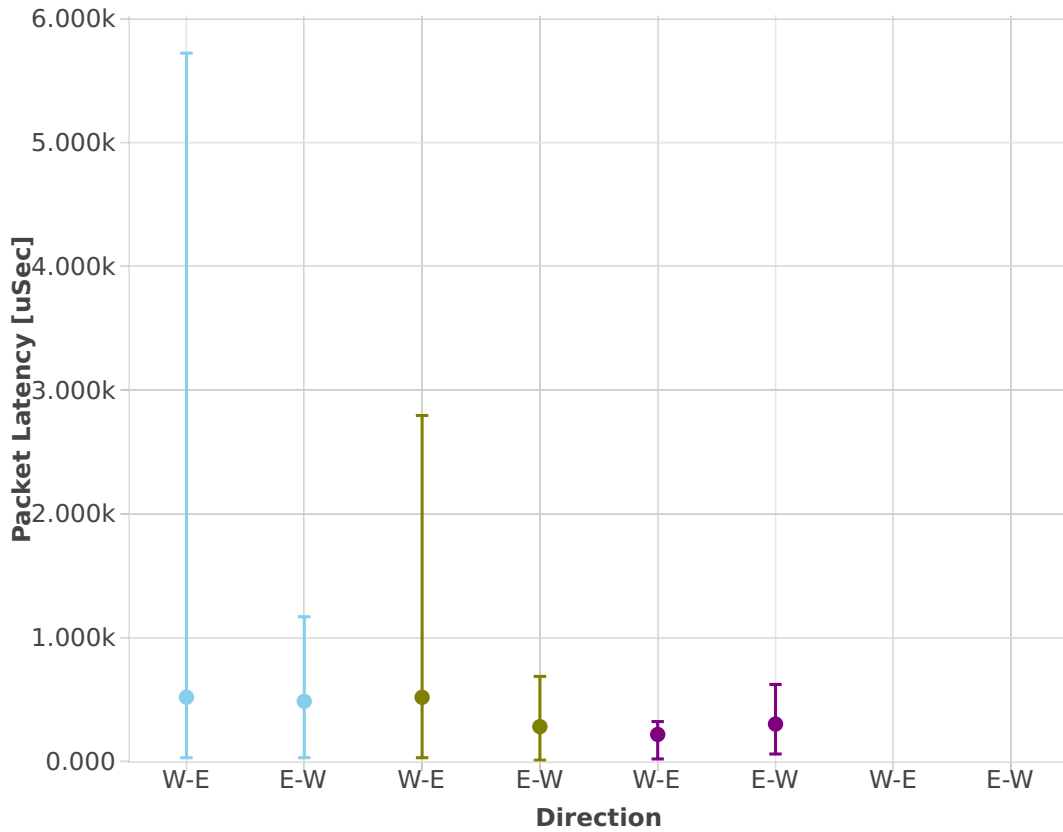

Latency: ipsec-3n-hsw-xf710-64b-2t2c-base-ndr

- ethip4ipsecbasetnl-ip4base-tnl-cbc-sha1
- ethip4ipsecbasetnl-ip4base-int-cbc-sha1
- ethip4ipsecbasetnl-ip4base-tnl-aes-gcm
- ethip4ipsecbasetnl-ip4base-int-aes-gcm