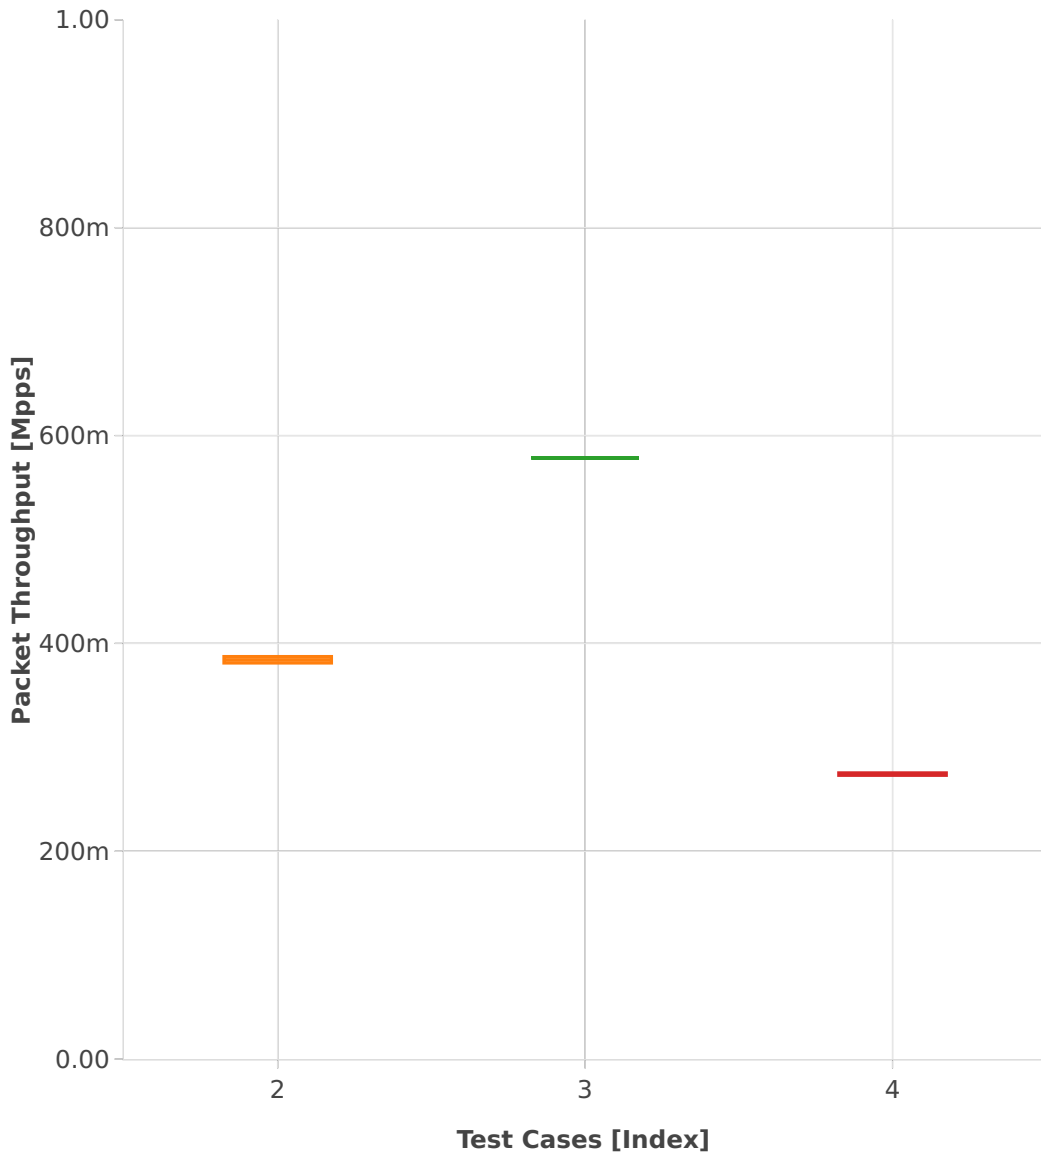

Throughput: ipsec-3n-hsw-xl710-64b-1t1c-scale-pdr

- 1. (01 run) ethip4ipsecscale1000tnl-ip4base-int-aes-gcm
- 2. (00 run) ethip4ipsecscale1000tnl-ip4base-int-cbc-sha1
- 3. (02 runs) ethip4ipsecscale1000tnl-ip4base-tnl-aes-gcm
- 4. (02 runs) ethip4ipsecscale1000tnl-ip4base-tnl-cbc-sha1