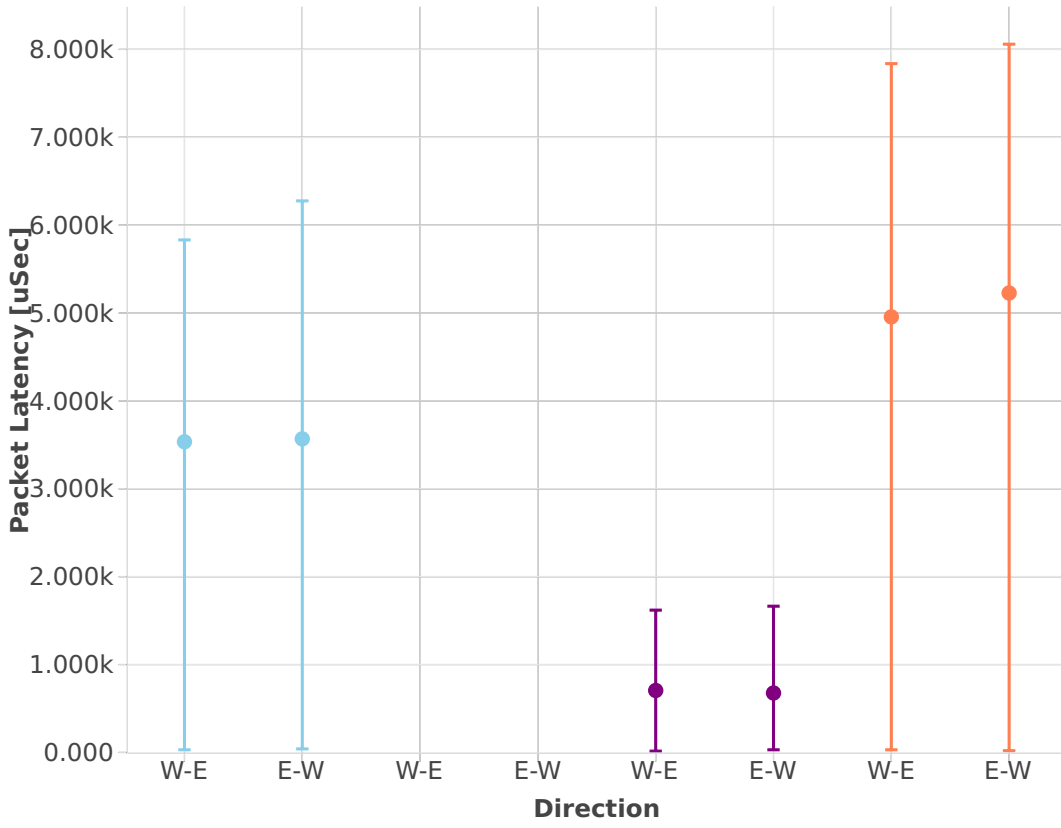

Latency: ipsec-3n-hsw-xf710-64b-1t1c-scale-ndr

- ethip4ipsecscale1000tnl-ip4base-tnl-aes-gcm
- ethip4ipsecscale1000tnl-ip4base-int-aes-gcm
- ethip4ipsecscale1000tnl-ip4base-int-cbc-sha1
- ethip4ipsecscale1000tnl-ip4base-tnl-cbc-sha1