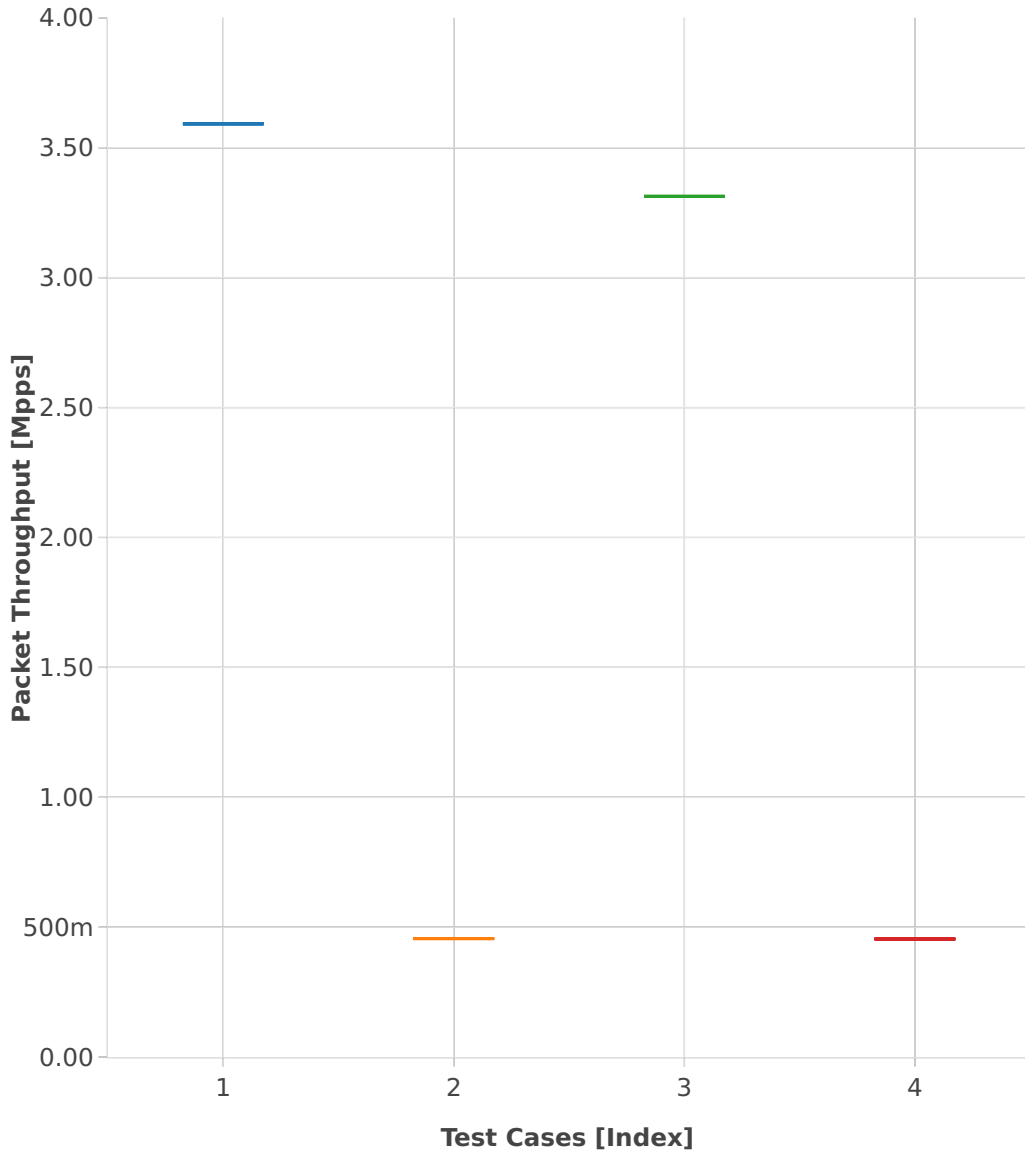

Throughput: ipsec-3n-hsw-xf710-64b-1t1c-base-ndr

- 1. (01 run) ethip4ipsecbasetnl-ip4base-int-aes-gcm
- 2. (01 run) ethip4ipsecbasetnl-ip4base-int-cbc-sha1
- 3. (01 run) ethip4ipsecbasetnl-ip4base-tnl-aes-gcm
- 4. (01 run) ethip4ipsecbasetnl-ip4base-tnl-cbc-sha1