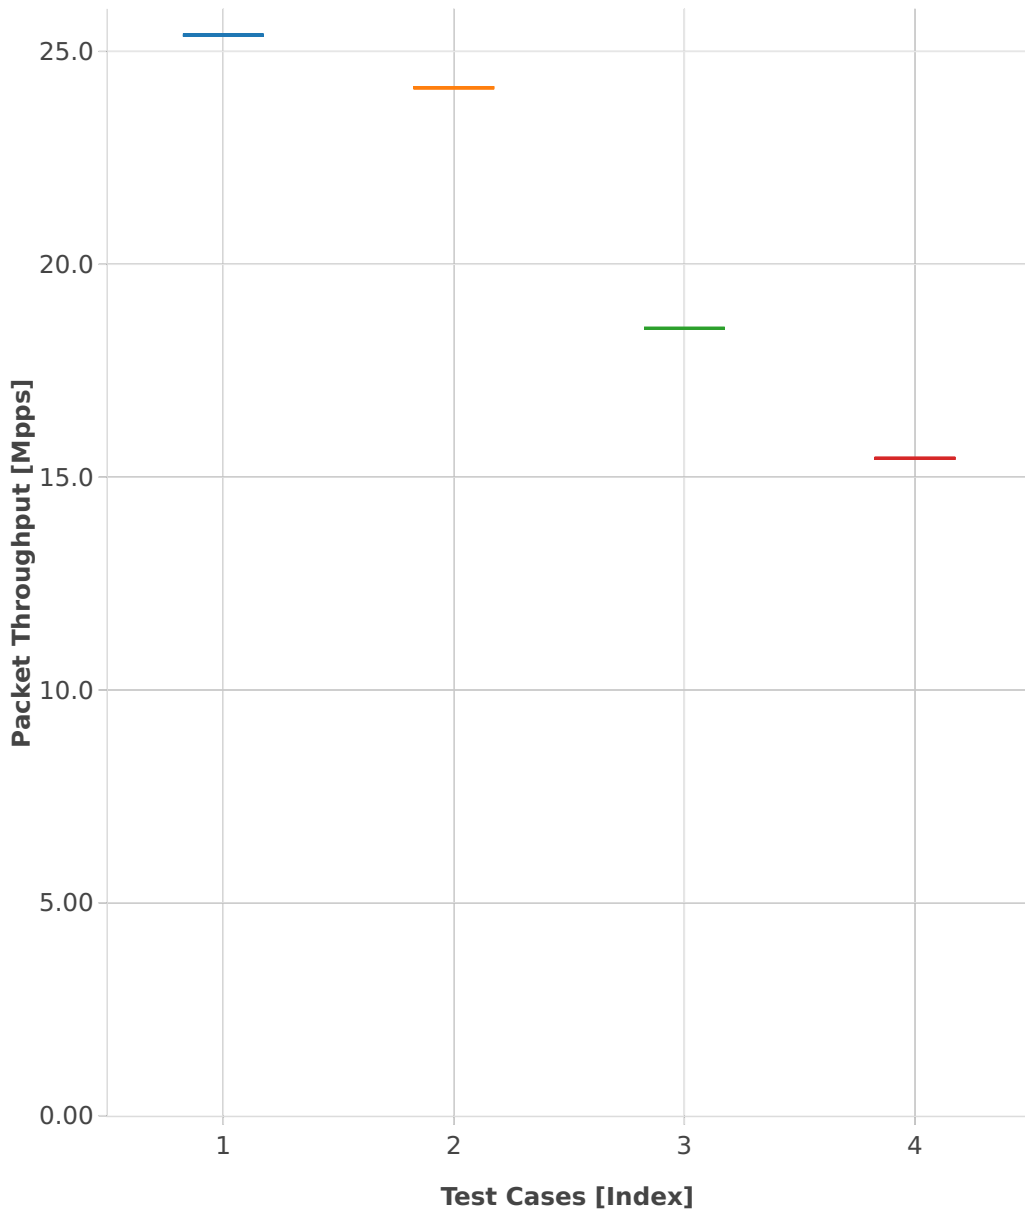

Throughput: ip6-3n-skx-x710-78b-4t2c-base_and_scale-pdr

- 1. (01 run) ethip6-ip6base
- 2. (01 run) ethip6-ip6scale20k
- 3. (01 run) ethip6-ip6scale200k
- 4. (01 run) ethip6-ip6scale2m