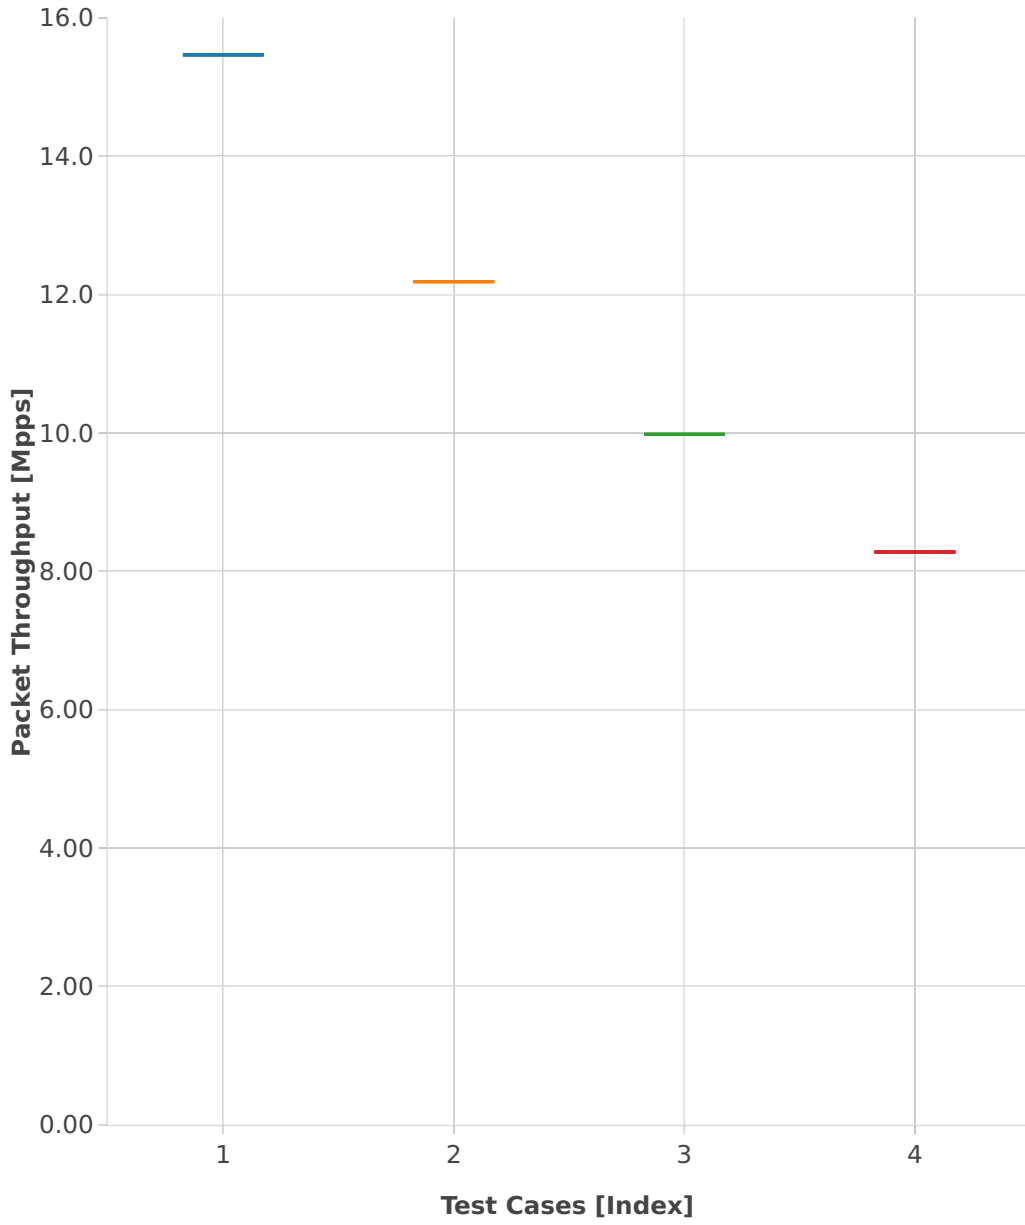

Throughput: ip6-3n-skx-x710-78b-2t1c-base_and_scale-ndr

- 1. (01 run) ethip6-ip6base
- 2. (01 run) ethip6-ip6scale20k
- 3. (01 run) ethip6-ip6scale200k
- 4. (01 run) ethip6-ip6scale2m