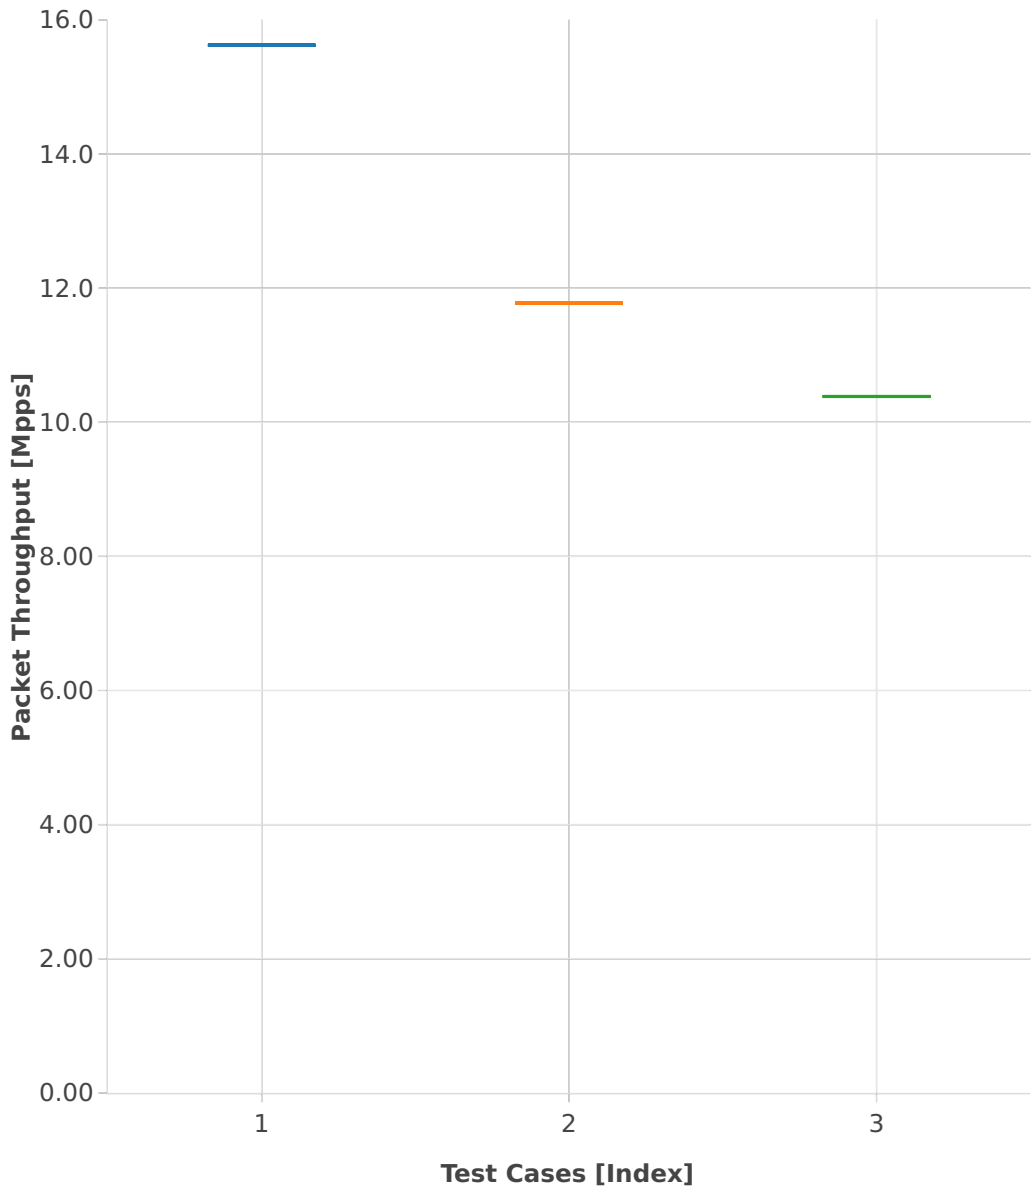

### Throughput: ip6-3n-skx-x710-78b-2t1c-base\_and\_features-pdr

- 1. (01 run) ethip6-ip6base
- 2. (01 run) ethip6-ip6base-copwhlbase
- 3. (01 run) ethip6-ip6base-iaclbase