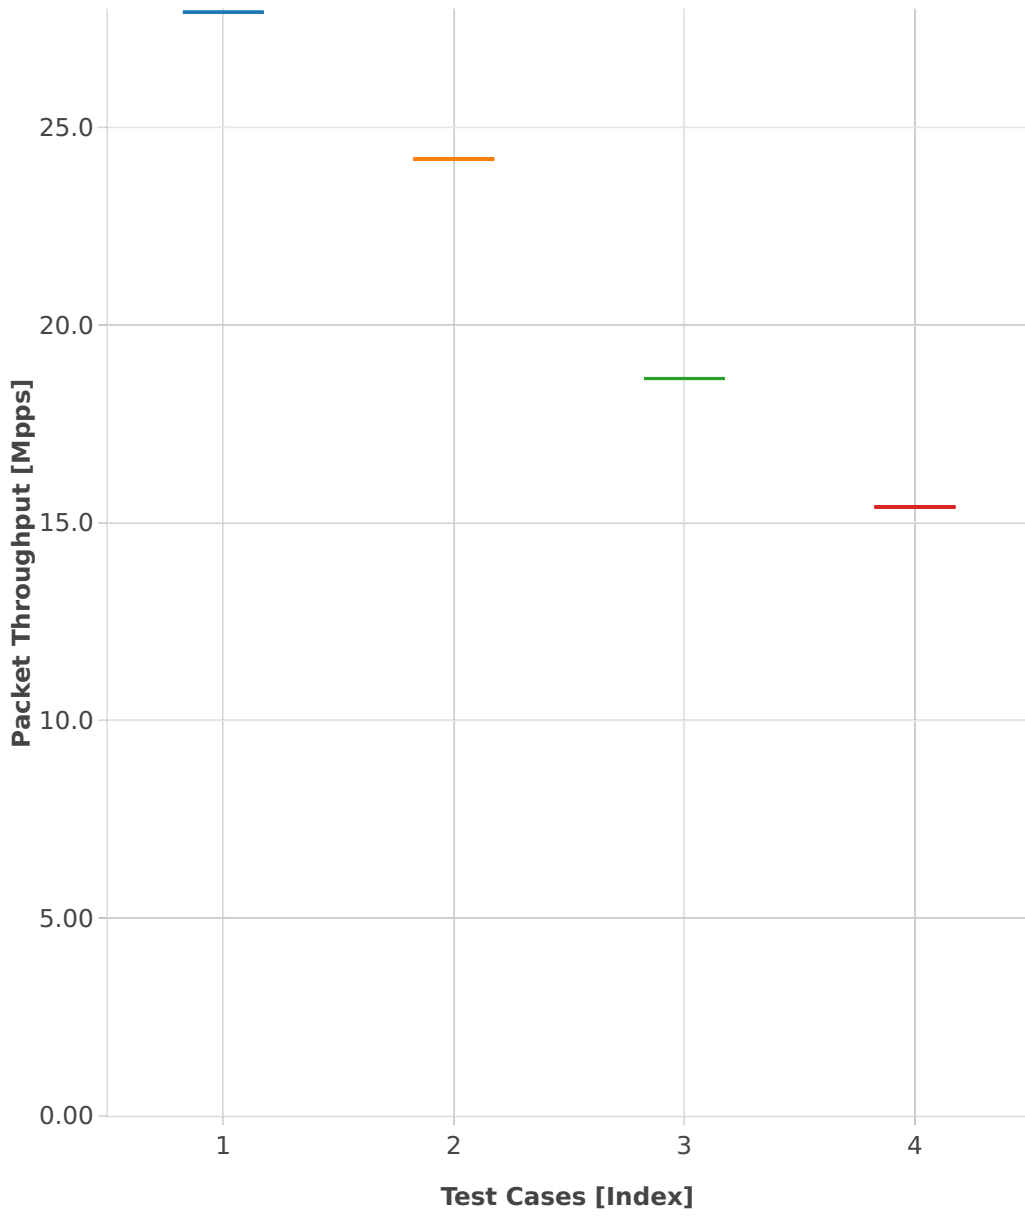

Throughput: ip6-2n-skx-xxv710-78b-4t2c-base_and_scale-pdr

- 1. (01 run) ethip6-ip6base
- 2. (01 run) ethip6-ip6scale20k
- 3. (01 run) ethip6-ip6scale200k
- 4. (01 run) ethip6-ip6scale2m