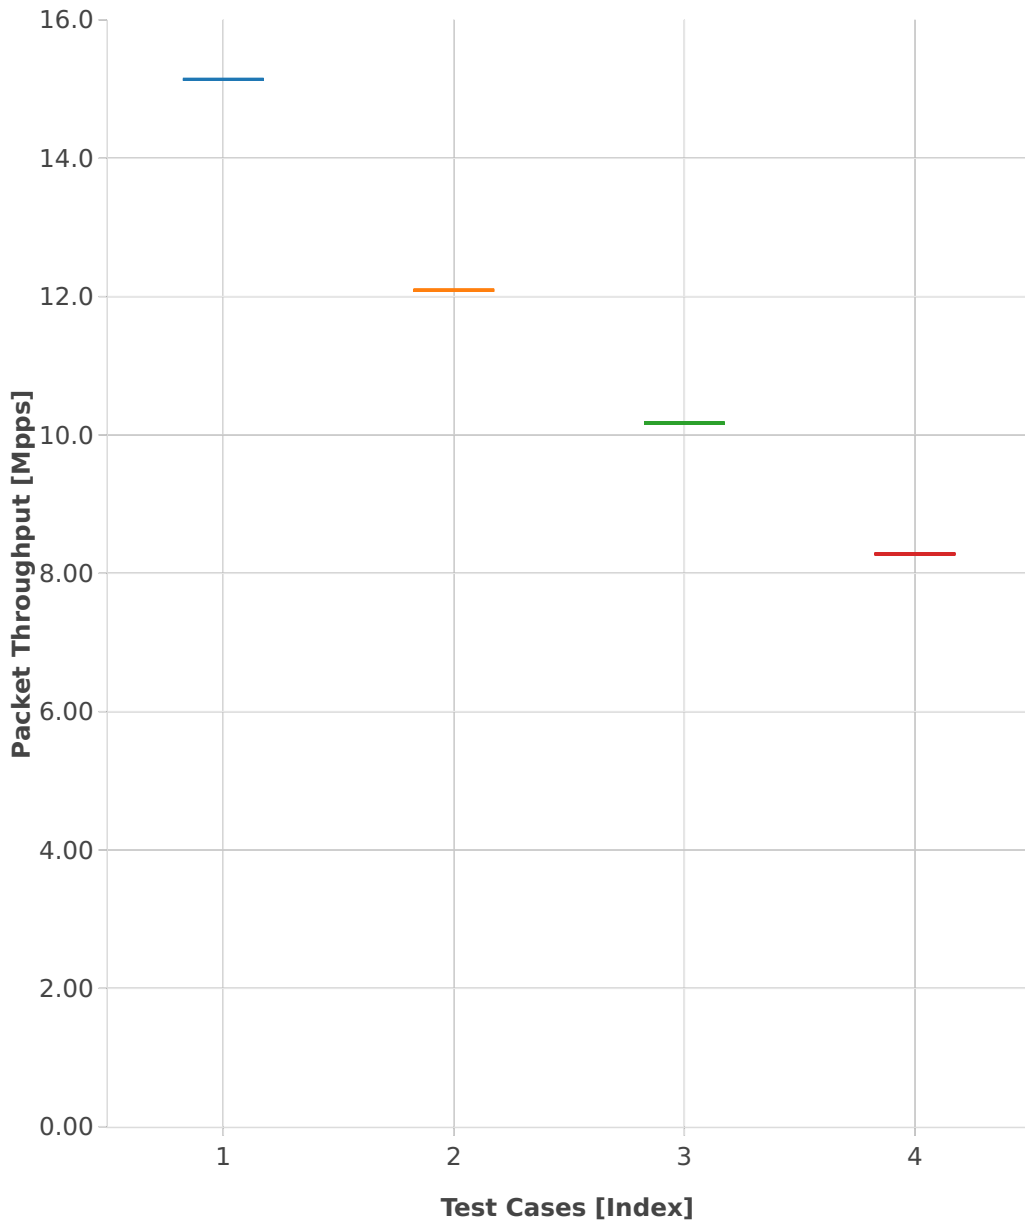

Throughput: ip6-2n-skx-x710-78b-2t1c-base_and_scale-ndr

- 1. (01 run) ethip6-ip6base
- 2. (01 run) ethip6-ip6scale20k
- 3. (01 run) ethip6-ip6scale200k
- 4. (01 run) ethip6-ip6scale2m