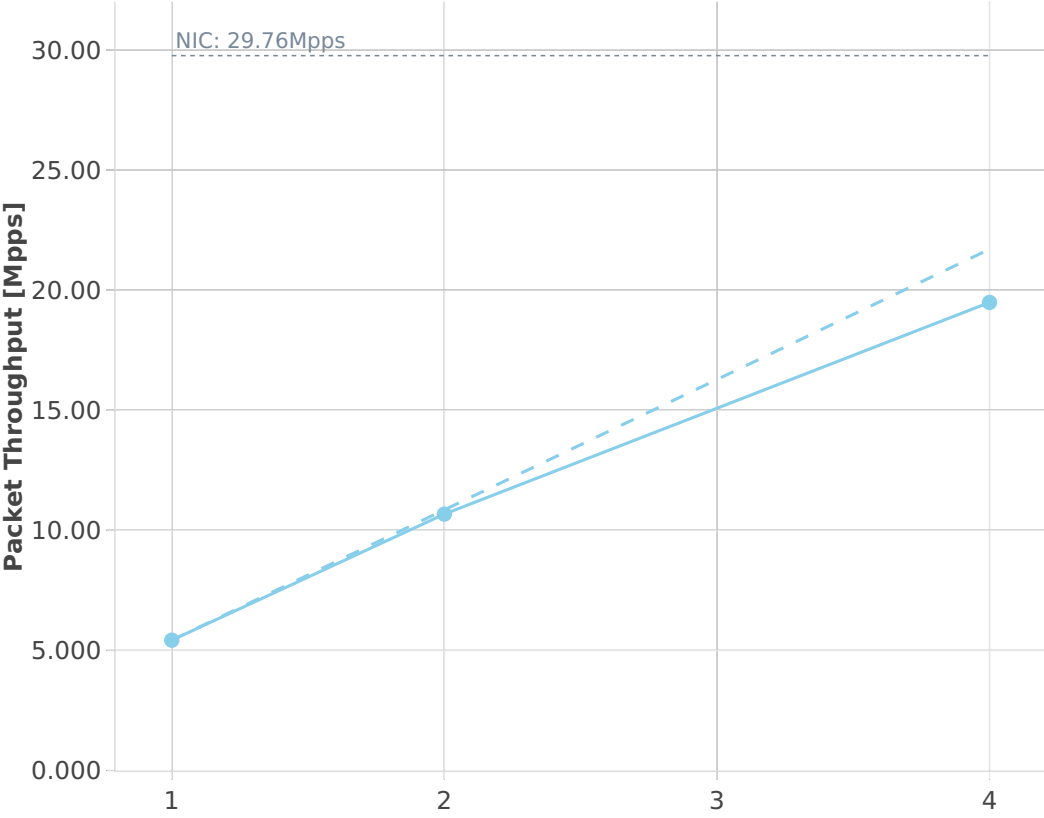

# Speedup Multi-core: ip6-2n-dnv-x553-78b-base-ndr

--- Perfect    — Measured    ... Limit  
● ethip6-ip6base