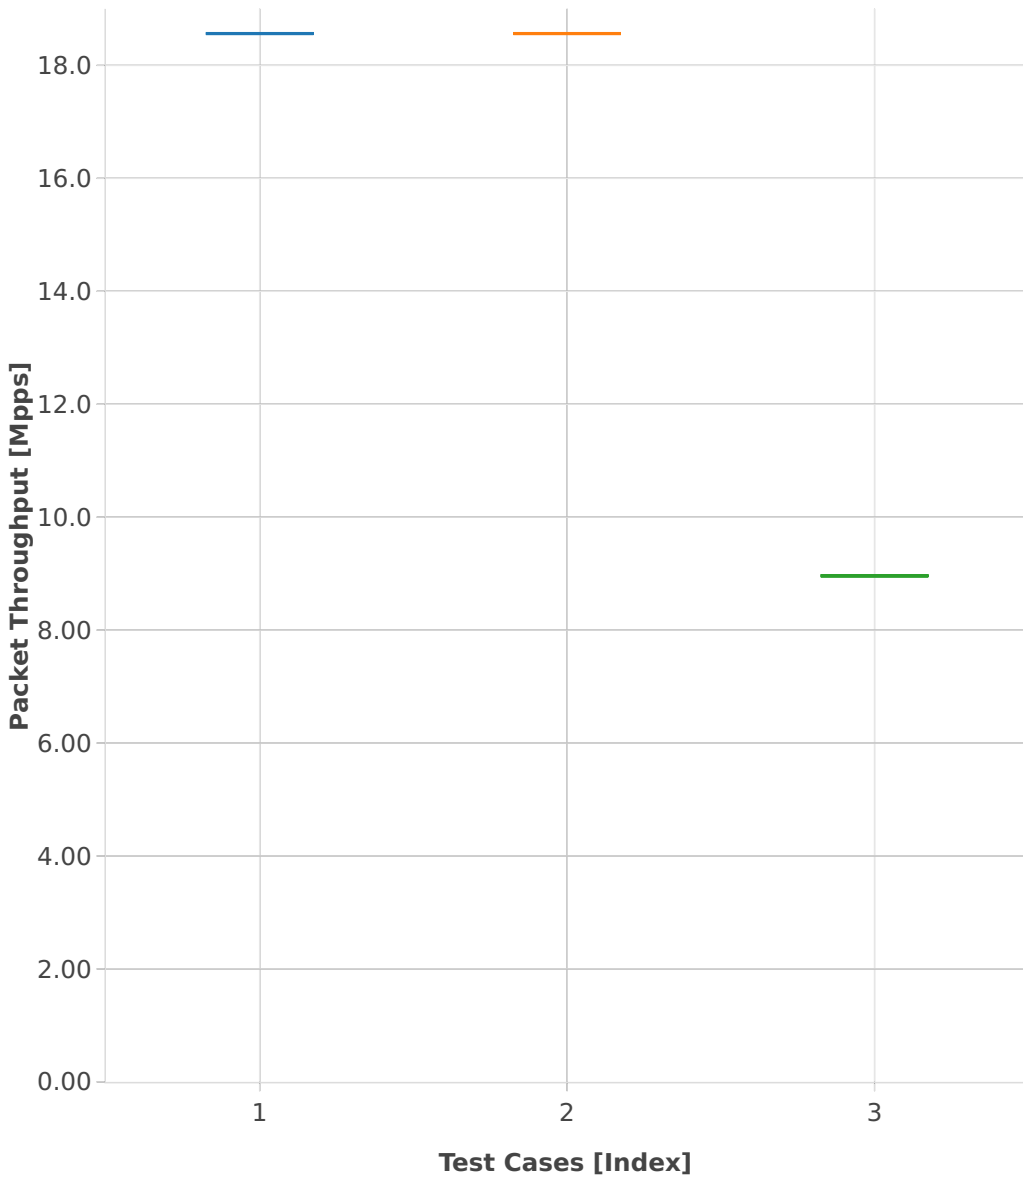

# Throughput: ip4tun-3n-skx-x710-64b-4t2c-base\_and\_features-pdr

- 1. (01 run) ethip4vxlan-l2bdbasemaclrn
- 2. (01 run) ethip4vxlan-l2xcbase
- 3. (01 run) ethip4lispip4-ip4base